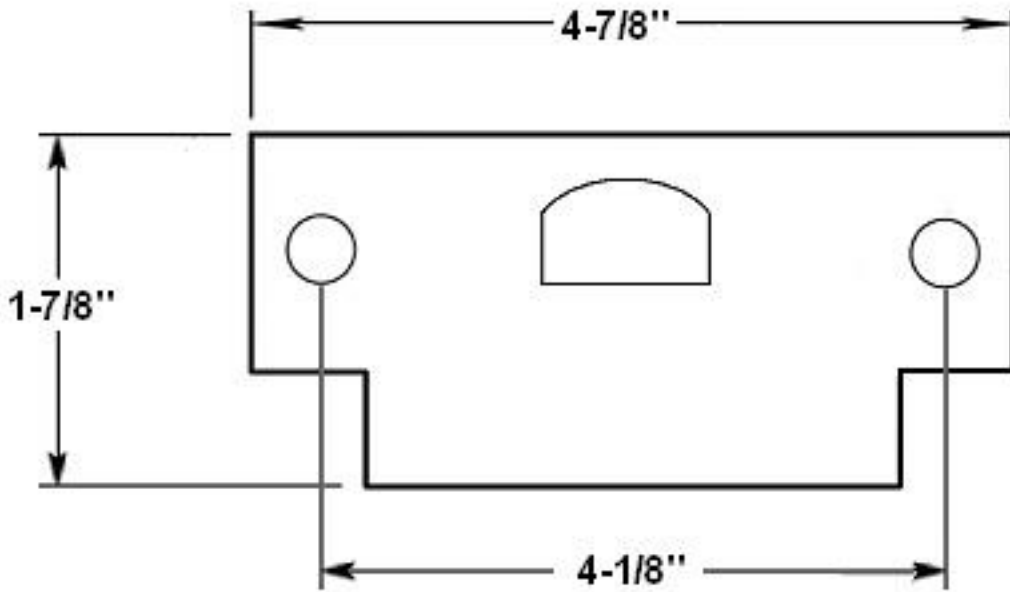

Dimensions:

- Overall Length: 1-7/8"
- Overall Width: 4-7/8"
- c/c: 4-1/8"
- Weight: 4 oz.

*Dimensions are for reference use only.
For exact dimensions, please measure actual part.*

Product Description & Features: