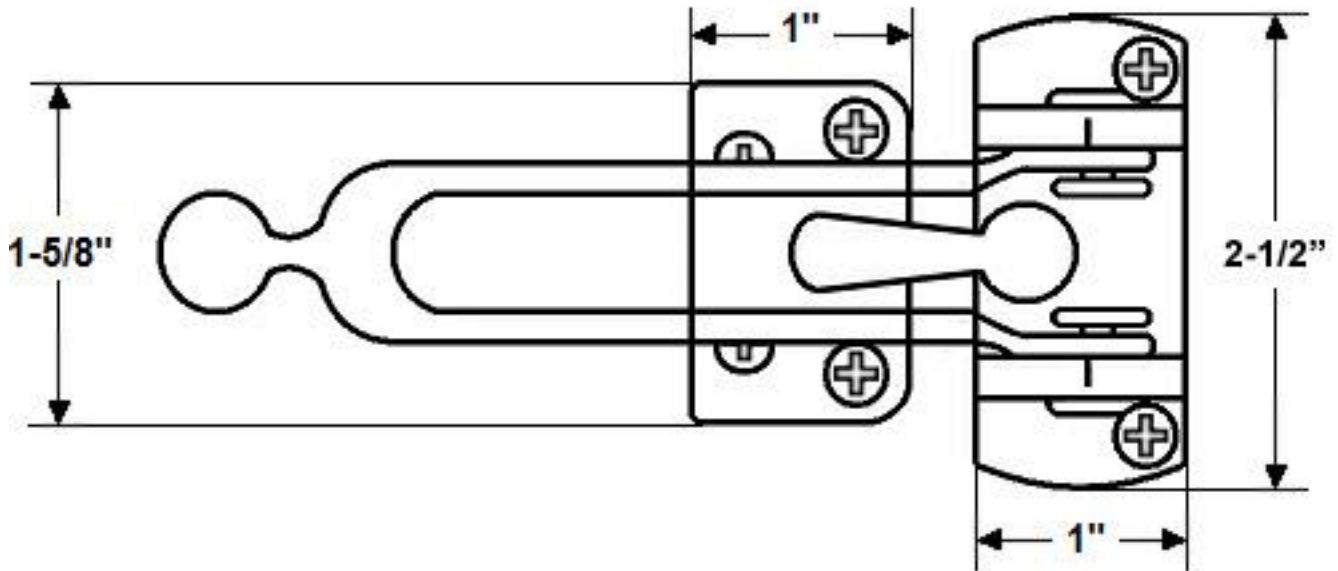

"The Special Finishes Specialist" ©

by St. Simons, Inc.

idhbrass.com

Quality Solid Brass Decorative Hardware & Bath Accessories

Product Data Sheet
Premium Grade Solid Brass
Security Guard with Ball End
Item# 28062

Dimensions:

- Base: 2-1/2" x 1"
- Arm: 4" (not including ball)

*Dimensions are for reference use only.
For exact dimensions, please measure actual part.*

Product Description & Features:

28062 Solid Brass Security Guard with Ball End

Catalog Section: B

Security Guard with Ball End

Item# 28062

Date: Rev 03/13