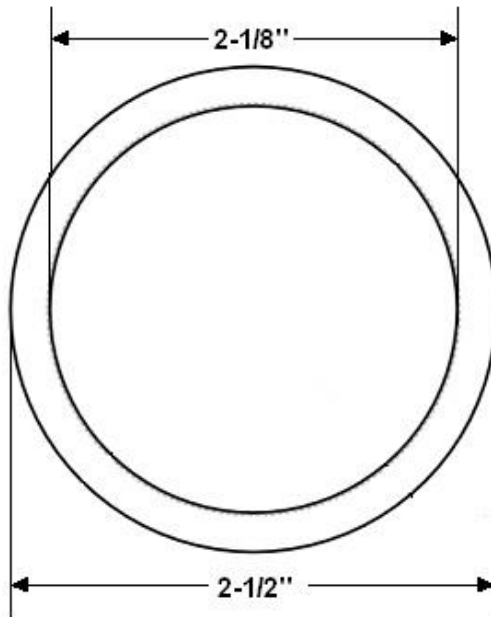

**Dimensions:**

- Overall Diameter: 2-1/2"
- Bore Diameter: 2-1/8"
- Depth: 3/8"
- Weight: 3/4 oz.

*Dimensions are for reference use only.  
For exact dimensions, please measure actual part.*

**Product Description & Features:**

25420 Solid Brass Round Flush Pull

**Catalog Section: H**

**Round Flush Pull**

Item# 25420

Date: Rev 03/13