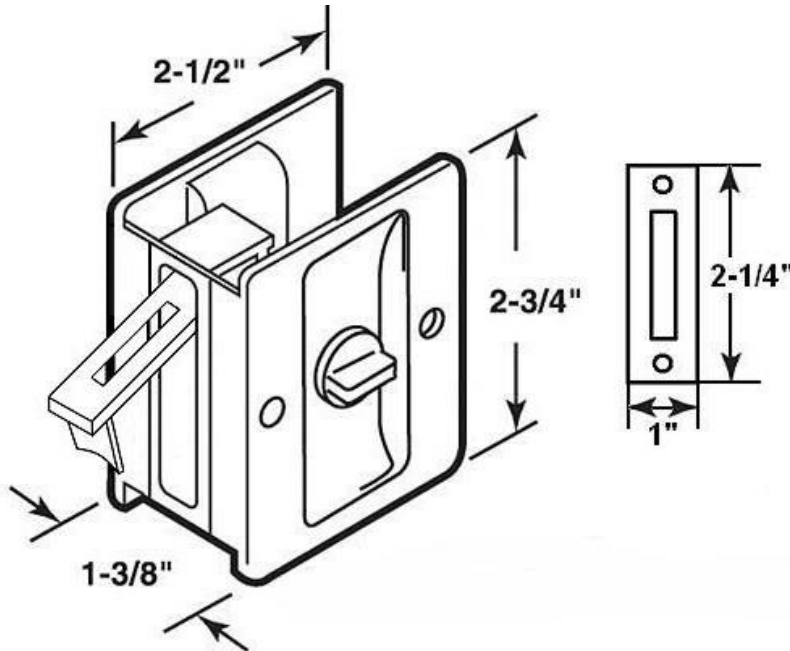

"The Special Finishes Specialist" ©

by St. Simons, Inc.

idhbrass.com

Quality Solid Brass Decorative Hardware & Bath Accessories

Product Data Sheet
Premium Grade Solid Brass
Pocket Privacy Pull
Item# 25411

Dimensions:

- Height: 2-3/4"
- Width: 2-1/2"
- Door Thickness: 1-3/8" to 1-3/4"
- Weight: 6 oz.

*Dimensions are for reference use only.
For exact dimensions, please measure actual part.*

Product Description & Features:

25411 Solid Brass Pocket Privacy Door Pull

Catalog Section: H

Pocket Privacy Pull

Item# 25411

Date: Rev 03/13