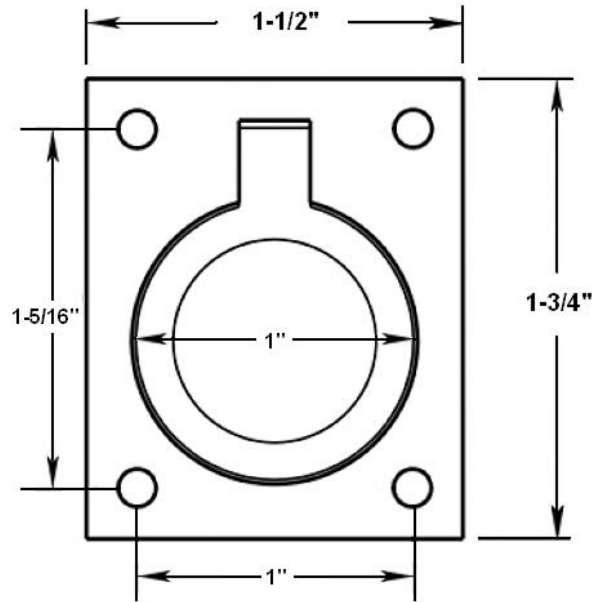

"The Special Finishes Specialist" ©

by St. Simons, Inc.

idhbrass.com

Quality Solid Brass Decorative Hardware & Bath Accessories

Product Data Sheet  
Premium Grade Solid Brass  
**Flush Ring Pull**  
Item# 25220

**Dimensions:**

- Overall Height: 1-3/4"
- Overall Length: 1-1/2"
- Projection: 1-1/8"
- Ring Diameter: 1"
- Weight: 2 oz.

*Dimensions are for reference use only.*

*For exact dimensions, please measure actual part.*

**Product Description & Features:**

25220 Solid Brass Flush Ring Pull

**Catalog Section: H**

**Flush Ring Pull**

Item# 25220

Date: Rev 03/13