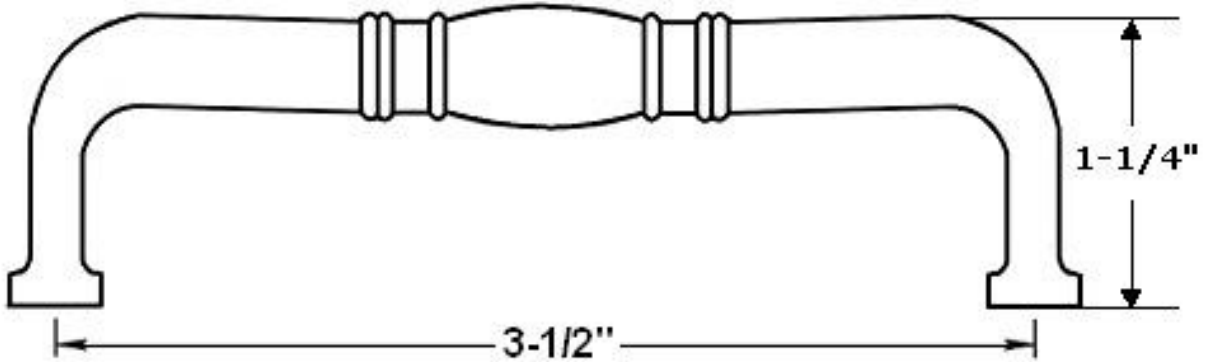

"The Special Finishes Specialist" ©

by St. Simons, Inc.

idhbrass.com

Quality Solid Brass Decorative Hardware & Bath Accessories

Product Data Sheet
Premium Grade Solid Brass
3-1/2" Colonial Pull
Item# 25092

Dimensions:

- Diameter: 3/8"
- c/c: 3-1/2"
- Projection: 1-1/4"
- Weight: 2 oz.

Dimensions are for reference use only.

For exact dimensions, please measure actual part.

Product Description & Features:

25092 Solid Brass 3-1/2" Colonial Pull

Catalog Section: G

3-1/2" Colonial Pull

Item# 25092

Date: Rev 03/13