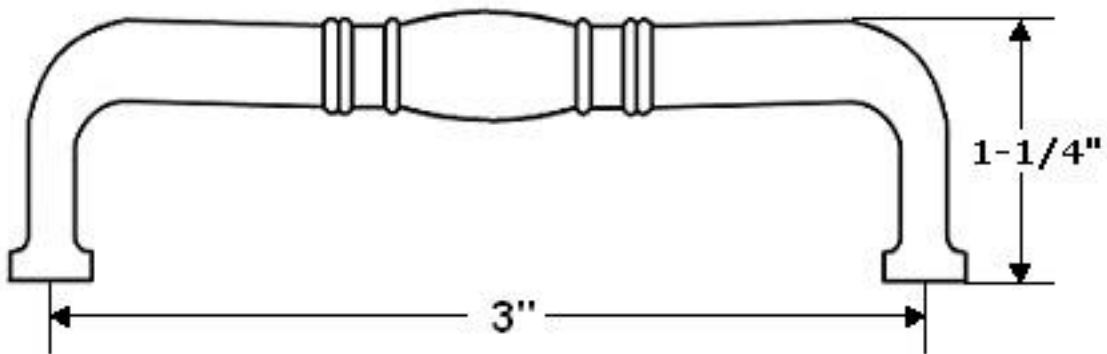

"The Special Finishes Specialist" ©

by St. Simons, Inc.

idhbrass.com

Quality Solid Brass Decorative Hardware & Bath Accessories

Product Data Sheet
Premium Grade Solid Brass
3" Colonial Pull
Item# 25090

Dimensions:

- Diameter: 3/8"
- c/c: 3"
- Projection: 1-1/4"
- Weight: 1-3/4 oz.

*Dimensions are for reference use only.
For exact dimensions, please measure actual part.*

Product Description & Features:

25090 Solid Brass 3" Colonial Pull

Catalog Section: G

3" Colonial Pull

Item# 25090

Date: Rev 03/13