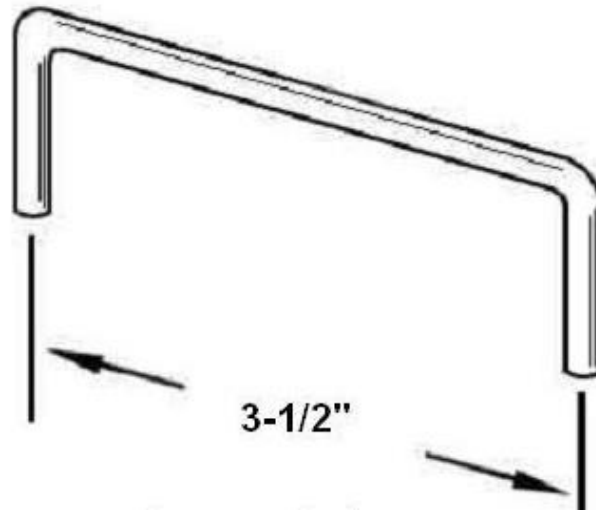

"The Special Finishes Specialist" ©

by St. Simons, Inc.

idhbrass.com

Quality Solid Brass Decorative Hardware & Bath Accessories

Product Data Sheet
Premium Grade Solid Brass
3-1/2" Wire Pull
Item# 25054

Dimensions:

- Diameter: 5/16"
- c/c: 3-1/2"
- Projection: 1-1/4"
- Weight: 2-1/4 oz.

*Dimensions are for reference use only.
For exact dimensions, please measure actual part.*

Product Description & Features:

25054 Solid Brass 3-1/2" Wire Pull

Catalog Section: G

3-1/2" Wire Pull

Item# 25054

Date: Rev 03/13