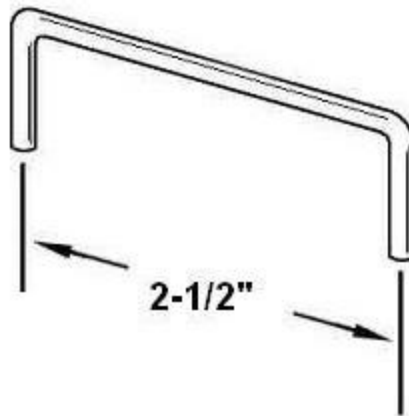

"The Special Finishes Specialist" ©

by St. Simons, Inc.

idhbrass.com

Quality Solid Brass Decorative Hardware & Bath Accessories

Product Data Sheet
Premium Grade Solid Brass
2-1/2" Wire Pull
Item# 25050

Dimensions:

- Diameter: 5/16"
- c/c: 2-1/2"
- Projection: 1-1/4"
- Weight: 1-1/2 oz.

*Dimensions are for reference use only.
For exact dimensions, please measure actual part.*

Product Description & Features:
25050 Solid Brass 2-1/2" Wire Pull

Catalog Section: G

2-1/2" Wire Pull

Item# 25050

Date: Rev 04/11