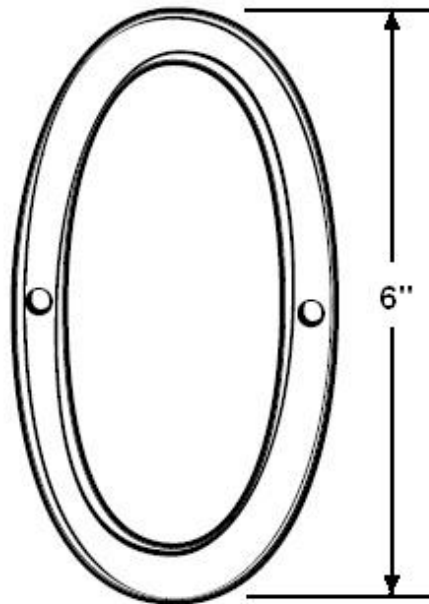

"The Special Finishes Specialist" ©

by St. Simons, Inc.

idhbrass.com

Quality Solid Brass Decorative Hardware & Bath Accessories

Product Data Sheet
Premium Grade Solid Brass
6" House Numbers - #0
Item# 23200

Dimensions:

- Overall Height: 6"
- Thickness: 5/16"
- Weight: 6 oz.

*Dimensions are for reference use only.
For exact dimensions, please measure actual part.*

Product Description & Features:
23200 Solid Brass 6" House Numbers - #0

Catalog Section: I	6" House Numbers - #0	
	Item# 23200	Date: Rev 03/13