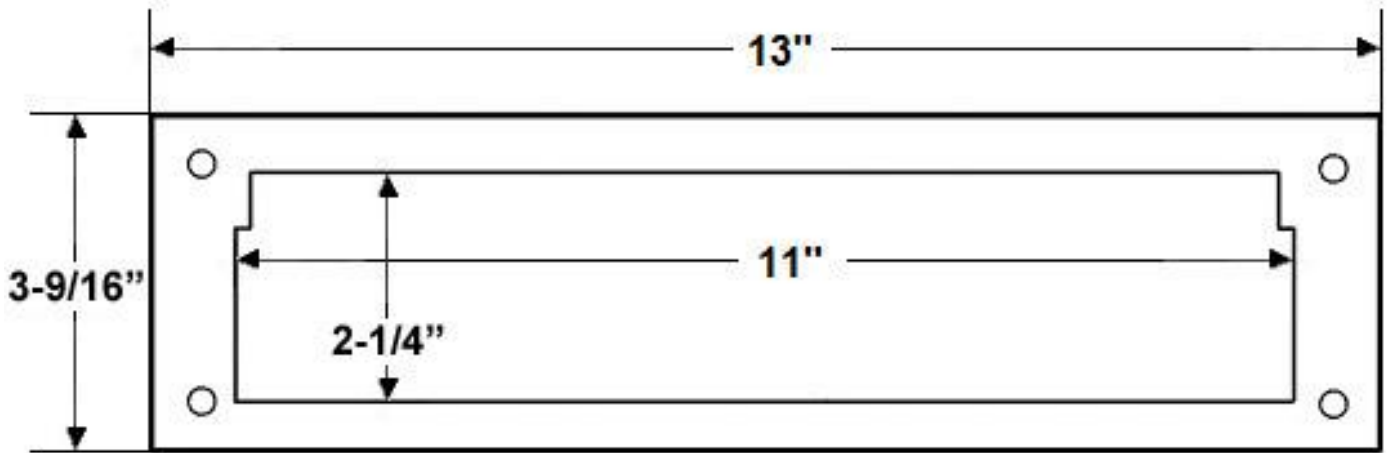

"The Special Finishes Specialist" ©

by St. Simons, Inc.

idhbrass.com

Quality Solid Brass Decorative Hardware & Bath Accessories

Product Data Sheet
Premium Grade Solid Brass
Magazine Mail Plate – Front Only
Item# 22121

Dimensions:

- Height: 3-9/16"
- Width: 13"
- Opening: 11" x 2"
- Weight: 12-1/2 oz.

*Dimensions are for reference use only.
For exact dimensions, please measure actual part.*

Product Description & Features:

22121 Solid Brass Magazine Mail Plate – Front Only

Catalog Section: I

Magazine Mail Plate – Front Only

Item# 22121

Date: Rev 03/13