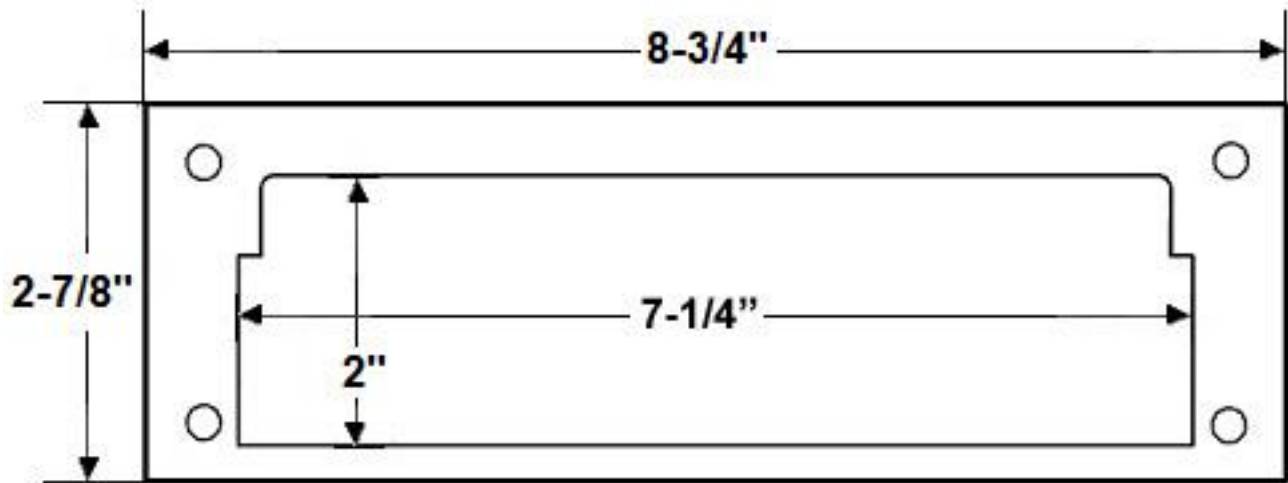

"The Special Finishes Specialist" ©

by St. Simons, Inc.

idhbrass.com

Quality Solid Brass Decorative Hardware & Bath Accessories

Product Data Sheet
Premium Grade Solid Brass
Letter Mail Plate – Front Only
Item# 22111

Dimensions:

- Height: 2-7/8"
- Width: 8-3/4"
- Opening: 7" x 1-3/4"
- Weight: 6-4/5 oz.

*Dimensions are for reference use only.
For exact dimensions, please measure actual part.*

Product Description & Features:

22111 Solid Brass Letter Mail Plate – Front Only

Catalog Section: I

Letter Mail Plate – Front Only

Item# 22111

Date: Rev 03/13