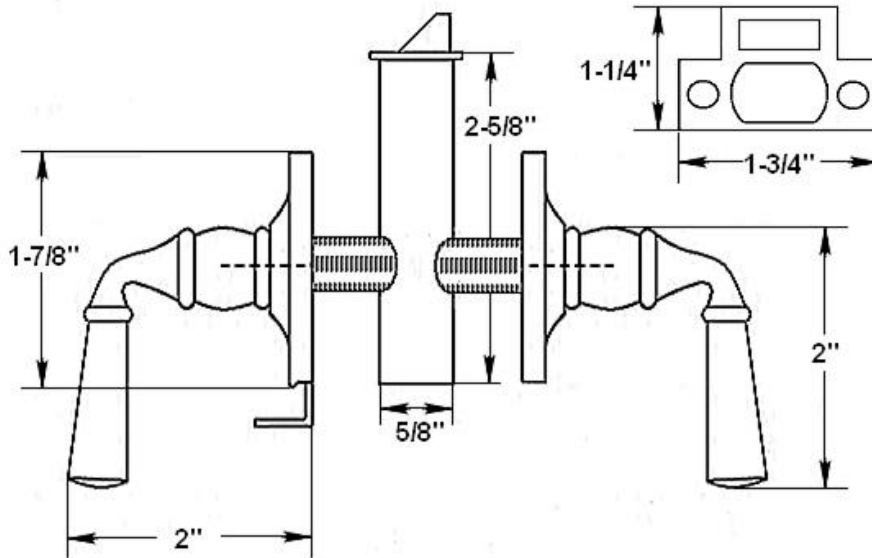

"The Special Finishes Specialist" ©

by St. Simons, Inc.

idhbrass.com

Quality Solid Brass Decorative Hardware & Bath Accessories

Product Data Sheet  
 Premium Grade Solid Brass  
**Dual Lever Storm Screen Door Latch with Rosettes**  
**Item# 21252**

**Dimensions:**

- Backset: 1-3/4"
- Rose Diameter: 1-7/8"
- Lever Projection: 2"
- Lever Length: 2"
- Door Thickness: 7/8" – 1-5/8"
- Latch Bore: 5/8"
- Weight: 10-1/2 oz.

*Dimensions are for reference use only.  
For exact dimensions, please measure actual part.*

**Product Description & Features:**

21252 Solid Brass Dual Lever Storm Screen Door Latch with Rosettes

- **Standard Strike:** 1-3/4" x 1-1/4"

**Catalog Section: I**

**Dual Lever Storm Screen Door Latch with Rosettes**