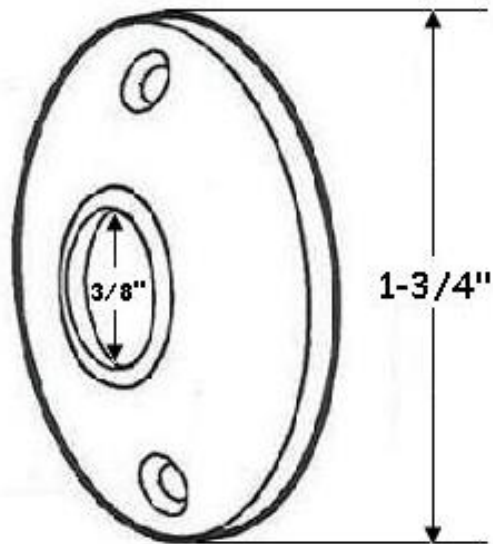

"The Special Finishes Specialist" ©

by St. Simons, Inc.

idhbrass.com

Quality Solid Brass Decorative Hardware & Bath Accessories

Product Data Sheet  
Premium Grade Solid Brass  
**1-3/4" Rosette**  
Item# 21233

**Dimensions:**

- Outer Diameter: 1-3/4"
- Inner Diameter: 3/8"

*Dimensions are for reference use only.  
For exact dimensions, please measure actual part.*

**Product Description & Features:**

21233 Solid Brass 1-3/4" Rosette (Pair)

**Catalog Section: M**

**1-3/4" Rosette**

**Item# 21233**

Date: Rev 03/13