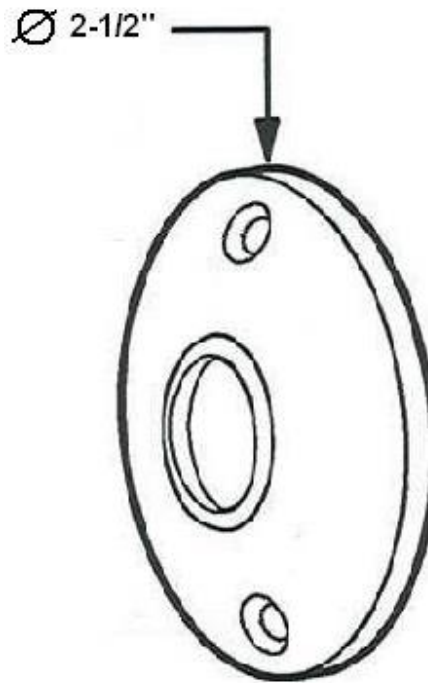

"The Special Finishes Specialist" ©

by St. Simons, Inc.

idhbrass.com

Quality Solid Brass Decorative Hardware & Bath Accessories

Product Data Sheet
 Premium Grade Solid Brass
2-1/2" Rosette
 Item# 21230

Dimensions:

- Outer Diameter: 2-1/2"
- Inner Diameter: 5/8"

*Dimensions are for reference use only.
 For exact dimensions, please measure actual part.*

Product Description & Features:

21230 Solid Brass 2-1/2" Rosette (Pair)

Catalog Section: M

2-1/2" Rosette

Item# 21230

Date: Rev 03/13