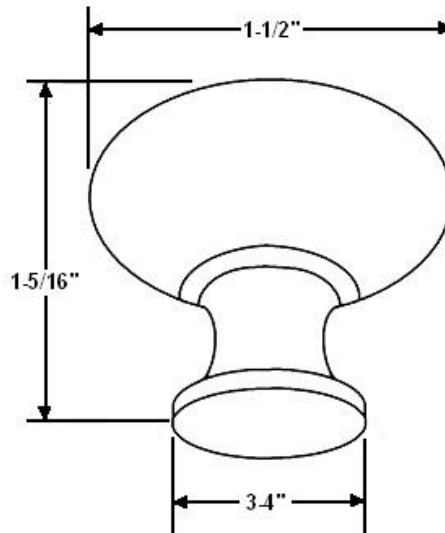

"The Special Finishes Specialist" ©

by St. Simons, Inc.

idhbrass.com

Quality Solid Brass Decorative Hardware & Bath Accessories

Product Data Sheet
Premium Grade Solid Brass
1-1/2" Round Knob
Item# 21197

Dimensions:

- Overall Height: 1-5/16"
- Knob Diameter: 1-1/2"
- Base Diameter: 5/8"
- Screw: 1-1/2" Long
- Weight: 5-1/2 oz.

*Dimensions are for reference use only.
For exact dimensions, please measure actual part.*

Product Description & Features:

21197 Solid Brass 1-1/2" Round Knob

Catalog Section: G

1-1/2" Round Knob

Item# 21197

Date: Rev 03/13