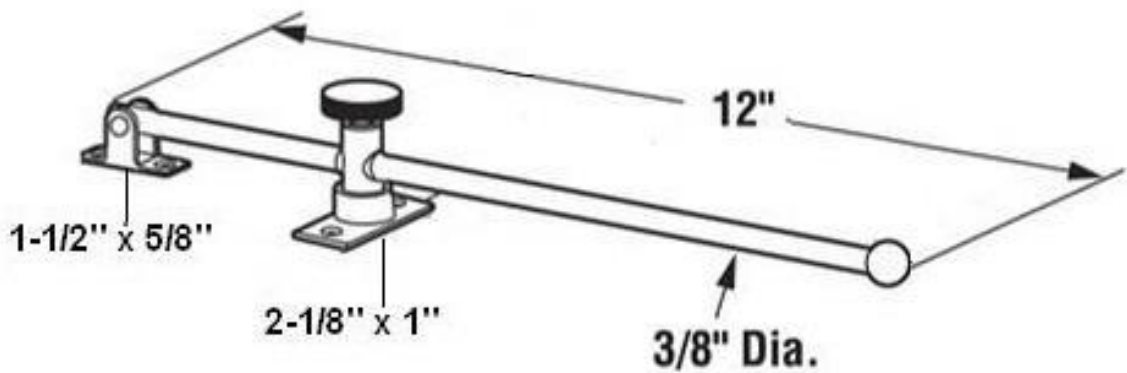

"The Special Finishes Specialist" ©

by St. Simons, Inc.

idhbrass.com

Quality Solid Brass Decorative Hardware & Bath Accessories

Product Data Sheet  
Premium Grade Solid Brass  
**12" Casement Adjuster**  
Item# 21002

**Dimensions:**

- Overall Length: 12"
- Projection: 1-13/16"
- Rod Diameter: 3/8"
- Knob Diameter: 1-1/16"
- Product Weight: 13 oz.

*Dimensions are for reference use only.  
For exact dimensions, please measure actual part.*

**Product Description & Features:**

21002 Solid Brass 12" Casement Adjuster

- **Screw:** #6 x 1-1/4"

**Catalog Section: E**

**12" Casement Adjuster**

**Item# 21002**

**Date: Rev 03/13**