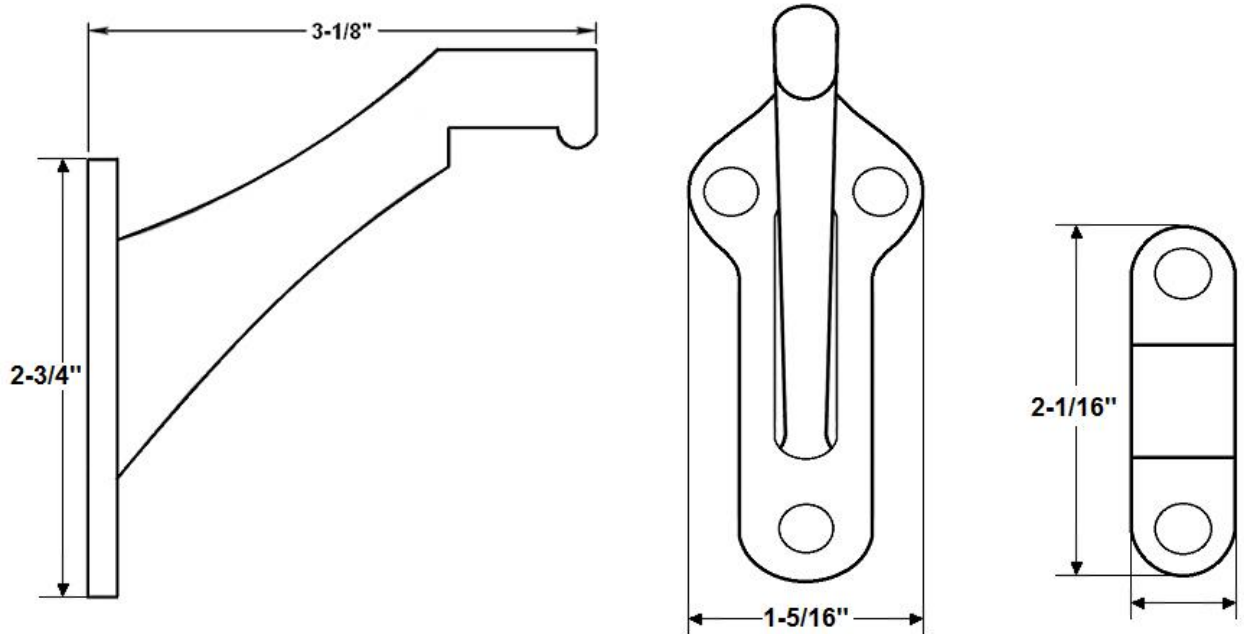

"The Special Finishes Specialist" ©

by St. Simons, Inc.

idhbrass.com

Quality Solid Brass Decorative Hardware & Bath Accessories

Product Data Sheet  
Premium Grade Solid Brass  
**Hand Rail Bracket (Tapered Base)**  
Item# 18014

**Dimensions:**

- Projection: 3-1/8"
- Overall Height: 2-3/4"
- Overall Width: 1-5/16"
- Base to Rail Center: 2-1/2"
- Weight: 5-3/4 oz.

*Dimensions are for reference use only.  
For exact dimensions, please measure actual part.*

**Product Description & Features:**

18014 Solid Brass Hand Rail Bracket (Tapered Base)

**Catalog Section: F**

**Hand Rail Bracket (Tapered Base)**

**Item# 18014**

Date: Rev 03/13