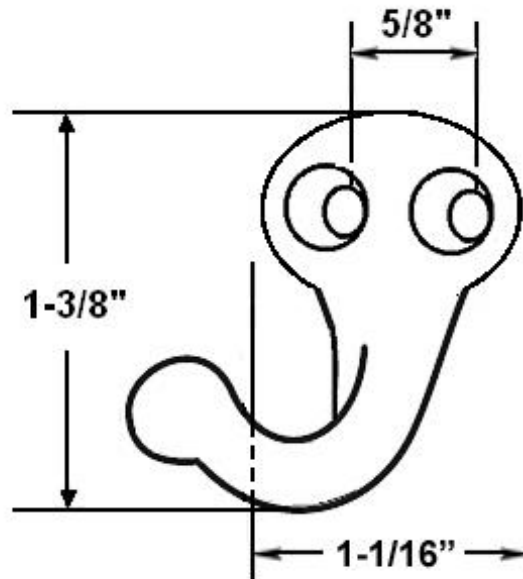

"The Special Finishes Specialist" ©

by St. Simons, Inc.

idhbrass.com

Quality Solid Brass Decorative Hardware & Bath Accessories

Product Data Sheet
Premium Grade Solid Brass
Single Hook
Item# 17014

Dimensions:

- Projection: 1-1/2"
- Overall Height: 1-3/8"
- Overall Width: 1-1/16"
- c/c: 5/8"
- Weight: 1 oz.

*Dimensions are for reference use only.
For exact dimensions, please measure actual part*

Product Description & Features:

17014 Solid Brass Single Hook

Catalog Section: F

Single Hook

Item# 17014

Date: Rev 03/13