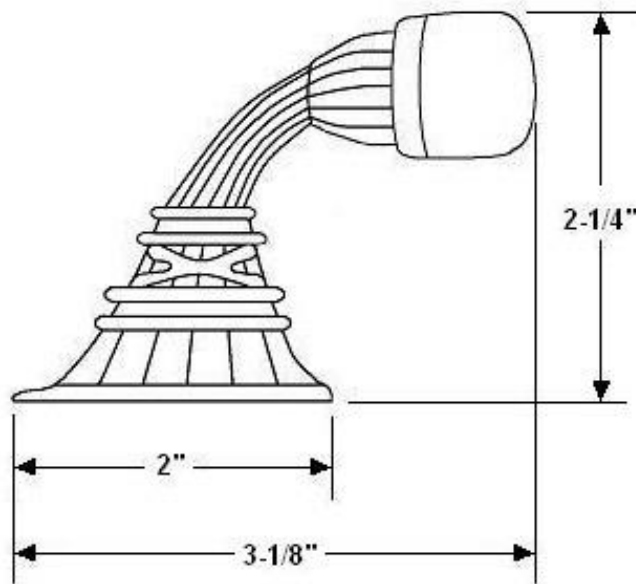

Dimensions:

- Overall Height: 2-1/4"
- Base Width: 1-5/8"
- Base Length: 2"
- Overall Projection: 3-1/8"
- Weight: 4-1/2 oz.

*Dimensions are for reference use only.
For exact dimensions, please measure actual part.*