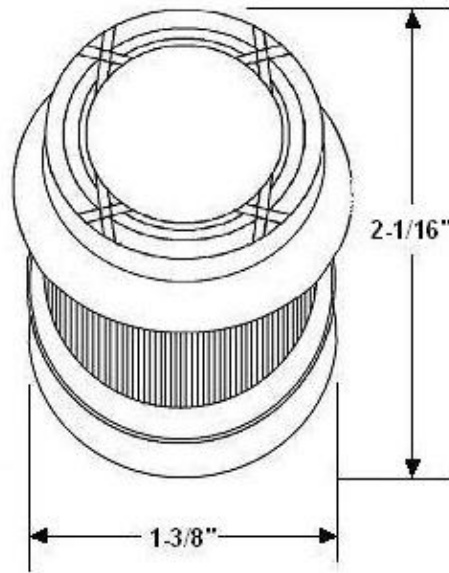

**Dimensions:**

- Overall Height: 2-1/16"
- Diameter: 1-3/8"
- Maximum Clearance: 1-5/16"
- Screw: #10 x 1-1/2" Phillips
- Weight: 9-1/2 oz.

*Dimensions are for reference use only.  
 For exact dimensions, please measure actual part.*