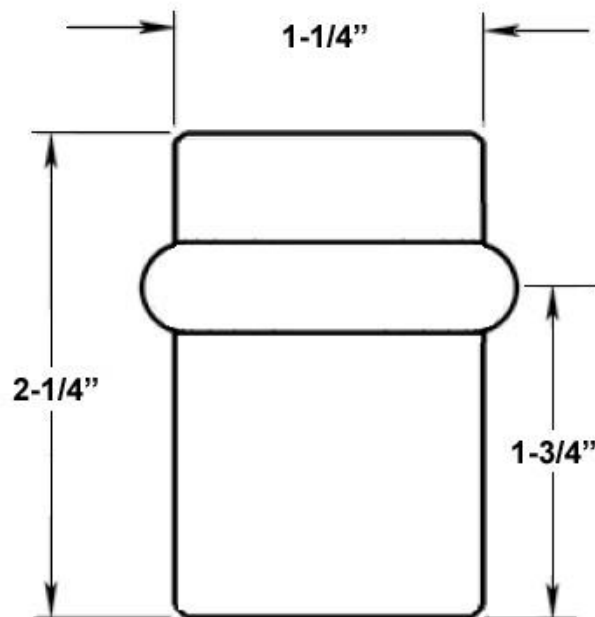

by St. Simons, Inc.

idhbrass.com

Quality Solid Brass Decorative Hardware & Bath Accessories

Product Data Sheet
Premium Grade Solid Brass
High Clearance "Flat" Top Stop
Item# 13087

Dimensions:

- Overall Height: 2-1/4"
- Diameter: 1-1/4"
- Maximum Clearance: 1-3/4"
- Net Weight: 10.2 oz. (Part Only)
- Gross Weight: 10.8 oz.

*Dimensions are for reference use only.
For exact dimensions, please measure actual part.*

Product Description & Features:

13087 Solid Brass High Clearance "Flat" Top Stop

- Superior grade rubber bumpers (Gray and Black)
- Extra black rubber ring included

Catalog Section: D

High Clearance "Flat" Top Stop

Item# 13087

Date: Rev 03/15