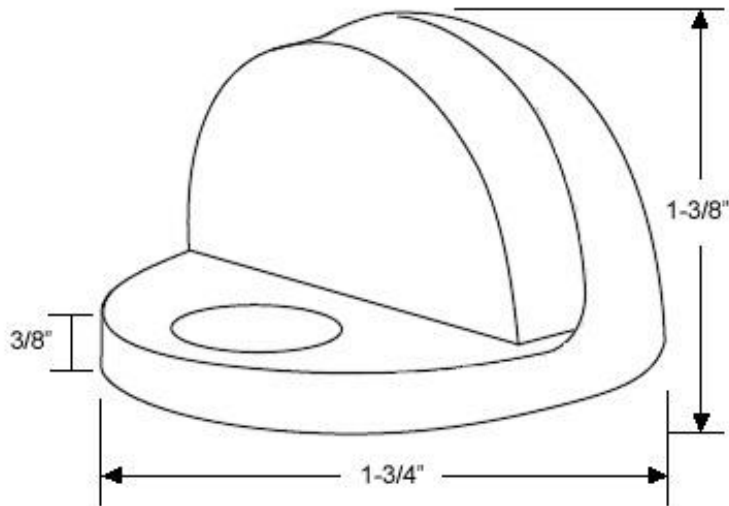

"The Special Finishes Specialist" ©

by St. Simons, Inc.

idhbrass.com

Quality Solid Brass Decorative Hardware & Bath Accessories

Product Data Sheet
Premium Grade Solid Brass
High Dome Stop
Item# 13070

Dimensions:

- Overall Height: 1-3/8"
- Base Diameter: 1-3/4"
- Base Height: 3/8"
- Body Weight: 4-1/2 oz.

*Dimensions are for reference use only.
For exact dimensions, please measure actual part.*

Product Description & Features: