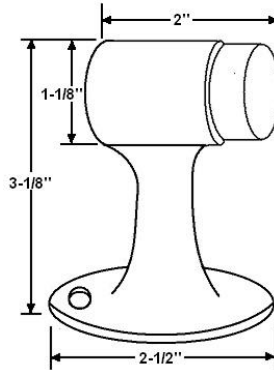

"The Special Finishes Specialist" ©

by St. Simons, Inc.

idhbrass.com

Quality Solid Brass Decorative Hardware & Bath Accessories

Product Data Sheet  
Premium Grade Solid Brass  
"Canon" Stop  
Item# 13022

**Dimensions:**

- Overall Height: 3-1/8"
- Base Diameter: 2-1/2"
- Screws: #10 x 1" Phillips
- Body Weight: 8-1/4 oz.

*Dimensions are for reference use only.*

*For exact dimensions, please measure actual part.*

**Product Description & Features:**

13022 Solid Brass Heavy Duty "Canon" Stop

- Superior grade rubber bumper
- Extra black rubber tip included
- 2 screw pins secure the rubber tip
- Includes screws for wood and cement applications
- Designed for large residential doors and commercial applications