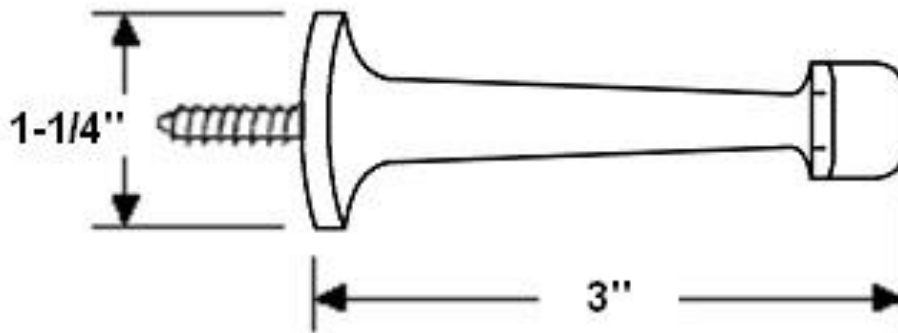

"The Special Finishes Specialist" ©

by St. Simons, Inc.

idhbrass.com

Quality Solid Brass Decorative Hardware & Bath Accessories

Product Data Sheet  
Premium Grade Solid Brass  
**3" Arrow Base Stop**  
Item# 13010

**Dimensions:**

- Overall Length: 3"
- Base Diameter: 1-1/4"
- Screw: 1-1/16"
- Net Weight: 2.3 oz. (Part Only)
- Gross Weight: 2.5 oz.

*Dimensions are for reference use only.*

*For exact dimensions, please measure actual part.*

**Product Description & Features:**

13010 Solid Brass Classic 3" 'Arrow' Mount Door Stop

- Superior grade rubber tip
- Easy to install—Hexagonal head allow for easy installation
- Extra-long 1" screw and larger base diameter enhances mounting stability
- Extra black rubber tip included
- Modern Era—popular since early 20<sup>th</sup> century