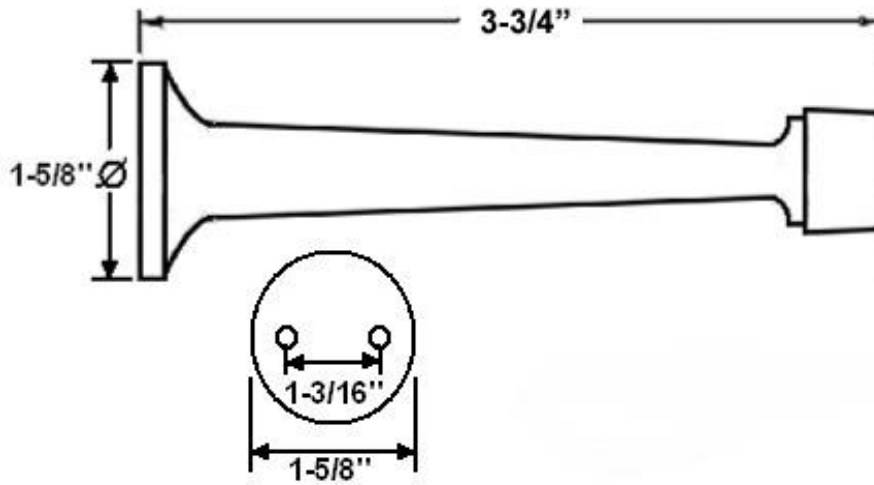

"The Special Finishes Specialist" ©

by St. Simons, Inc.

idhbrass.com

Quality Solid Brass Decorative Hardware & Bath Accessories

Product Data Sheet  
Premium Grade Solid Brass  
3-3/4" Base Stop  
Item# 13004

**Dimensions:**

- Overall Length: 3-3/4"
- Base Diameter: 1-5/8"
- Screw: 1-1/8"
- Weight: 4 oz.

*Dimensions are for reference use only.  
For exact dimensions, please measure actual part.*

**Product Description & Features:**

13004 Heavy Duty Solid Brass Surface Mount 3-3/4" "Arrow" Baseboard Door Stop

- Classic Design
- Superior grade rubber tip
- Extra-large base diameter enhances stability
- Ideal for tight spaces and for doors with towel bar
- Extra black rubber tip included
- Screws: 2 Phillips wood screws
- Modern Era: popular since the 1930s

**Catalog Section: D**

**3-3/4" Base Stop**

**Item# 13004**

**Date: Rev 03/13**