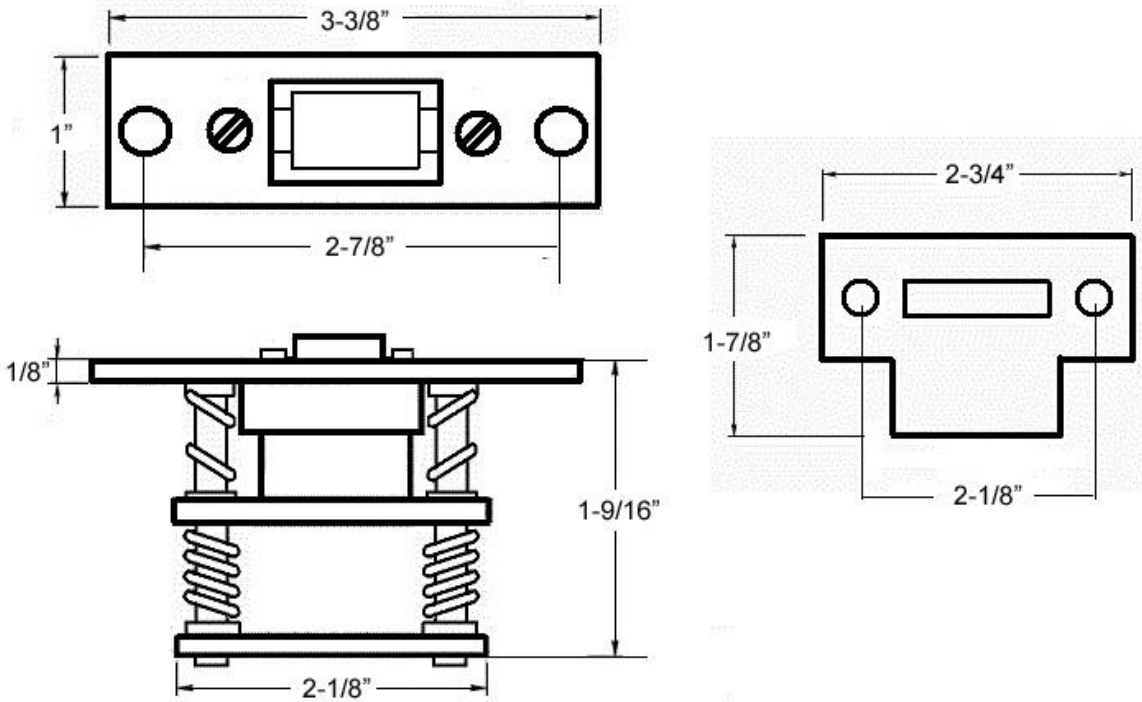

"The Special Finishes Specialist" ©

by St. Simons, Inc.

idhbrass.com

Quality Solid Brass Decorative Hardware & Bath Accessories

Product Data Sheet
 Premium Grade Solid Brass
Heavy Duty Silent Roller Latch with T Strike (Adjustable)
Item# 12028

Dimensions:

- Face: 1" x 3-3/8"
- Weight: 8 oz.

*Dimensions are for reference use only.
 For exact dimensions, please measure actual part.*

Product Description & Features:

12028 Solid Brass Heavy Duty Silent Roller Latch with T Strike (Adjustable)

- **Strike:** 1-7/8" x 2-3/4"

Catalog Section: K

Heavy Duty Silent Roller Latch with T Strike (Adjustable)

Item# 12028

Date: Rev 03/13