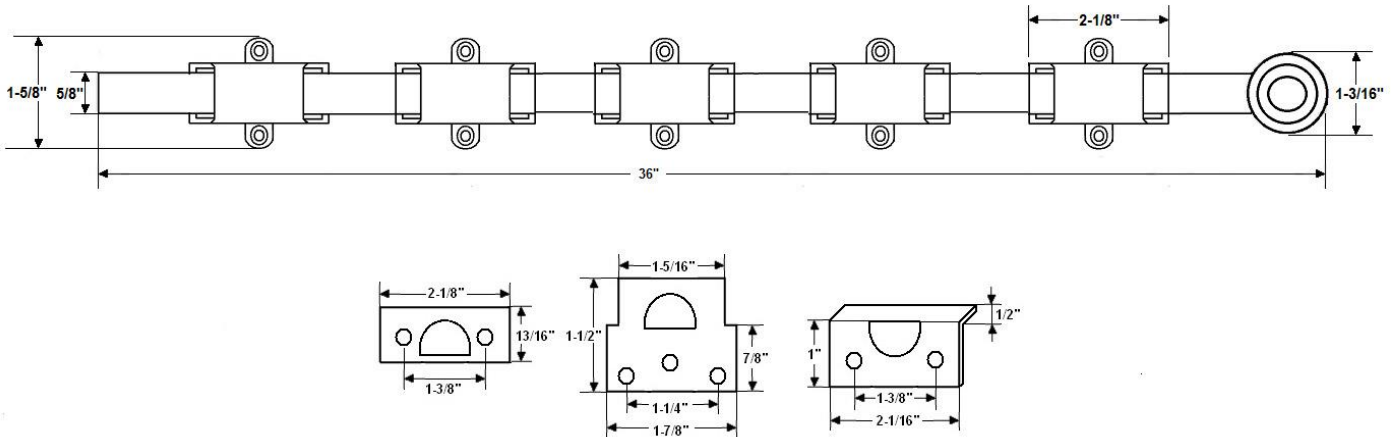

"The Special Finishes Specialist" ©

by St. Simons, Inc.

idhbrass.com

Quality Solid Brass Decorative Hardware & Bath Accessories

Product Data Sheet
 Premium Grade Solid Brass
36" Surface Bolt with Colonial Swirl Knob
 Item# 11288S

Dimensions:

- Guide Height: 2-1/8"
- Guide Width: 1-5/8"
- Knob Diameter: 1-3/16"
- Projection: 1-3/16"
- Weight: 11-1/16 oz.

*Dimensions are for reference use only.
 For exact dimensions, please measure actual part.*

Product Description & Features:

11288S Solid Brass 36" Heavy Duty Surface Bolt with Colonial Swirl Knob

- 3 Strikes: Mortise, Angle and Universal

Catalog Section: B

36" Surface Bolt with Colonial Swirl Knob