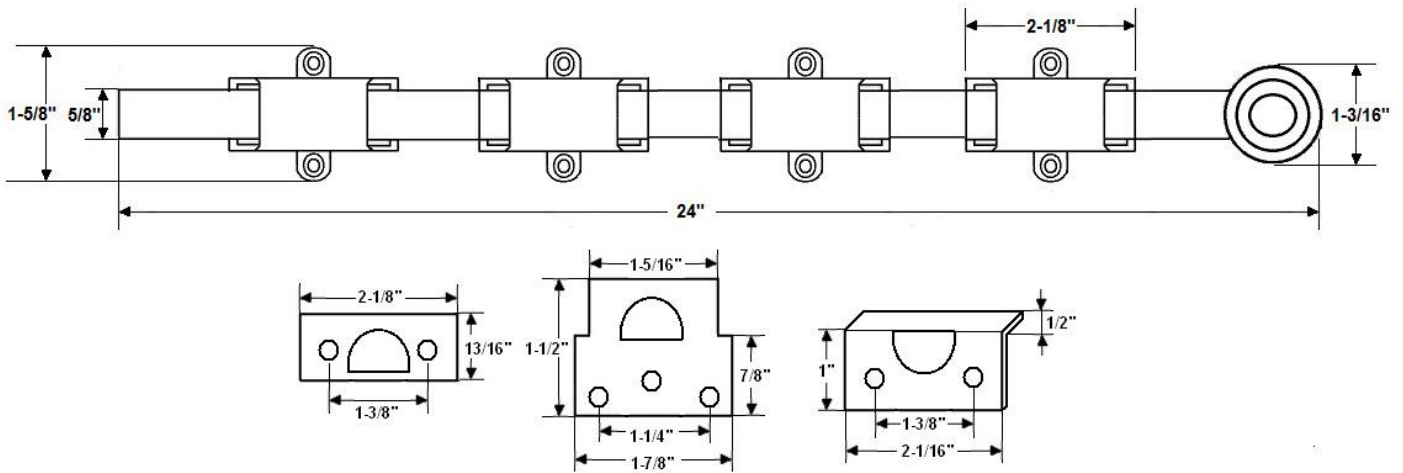

"The Special Finishes Specialist" ©

by St. Simons, Inc.

idhbrass.com

Quality Solid Brass Decorative Hardware & Bath Accessories

Product Data Sheet
 Premium Grade Solid Brass
24" Surface Bolt with Colonial Swirl Knob
 Item# 11282S

Dimensions:

- Guide Height: 2-1/8"
- Guide Width: 1-5/8"
- Knob Diameter: 1-3/16"
- Projection: 1-3/16"
- Weight: 11-1/16 oz.

*Dimensions are for reference use only.
 For exact dimensions, please measure actual part.*

Product Description & Features:

11282S Solid Brass 24" Heavy Duty Surface Bolt with Colonial Swirl Knob

- 3 Strikes: Mortise, Angle and Universal

Catalog Section: B

24" Surface Bolt with Colonial Swirl Knob