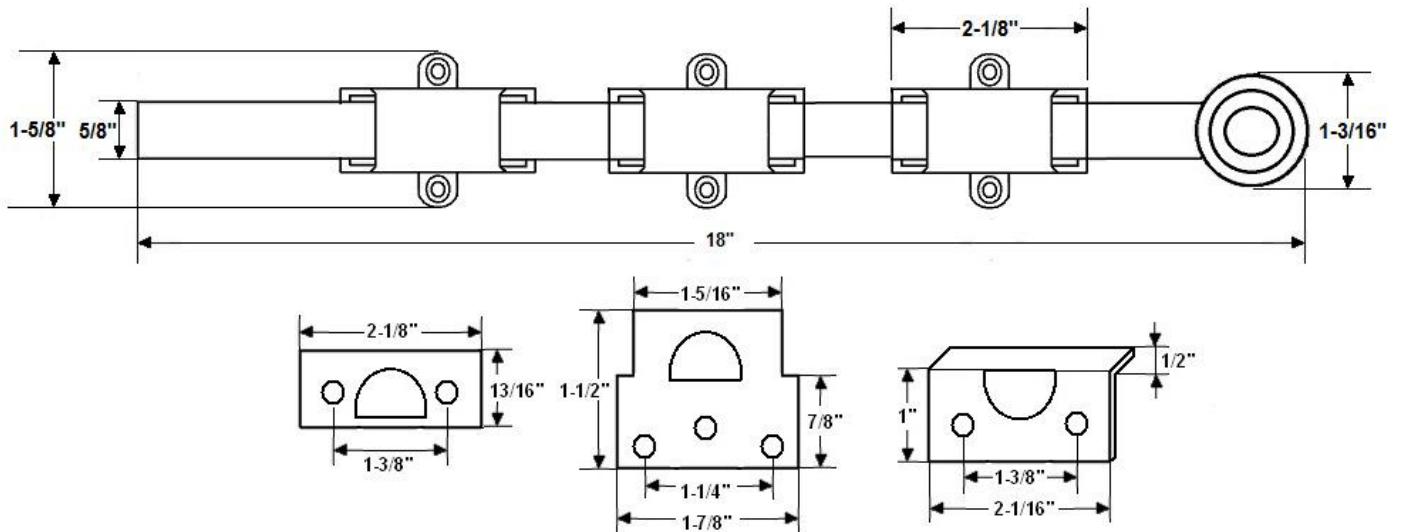

"The Special Finishes Specialist" ©

by St. Simons, Inc.

idhbrass.com

Quality Solid Brass Decorative Hardware & Bath Accessories

Product Data Sheet
 Premium Grade Solid Brass
18" Surface Bolt with Colonial Swirl Knob
 Item# 11280S

Dimensions:

- Guide Height: 2-1/8"
- Guide Width: 1-5/8"
- Knob Diameter: 1-3/16"
- Projection: 1-3/16"
- Weight: 11-1/16 oz.

*Dimensions are for reference use only.
For exact dimensions, please measure actual part.*

Product Description & Features:

11280S Solid Brass 18" Heavy Duty Surface Bolt with Colonial Swirl Knob

- 3 Strikes: Mortise, Angle and Universal

Catalog Section: B

18" Surface Bolt with Colonial Swirl Knob