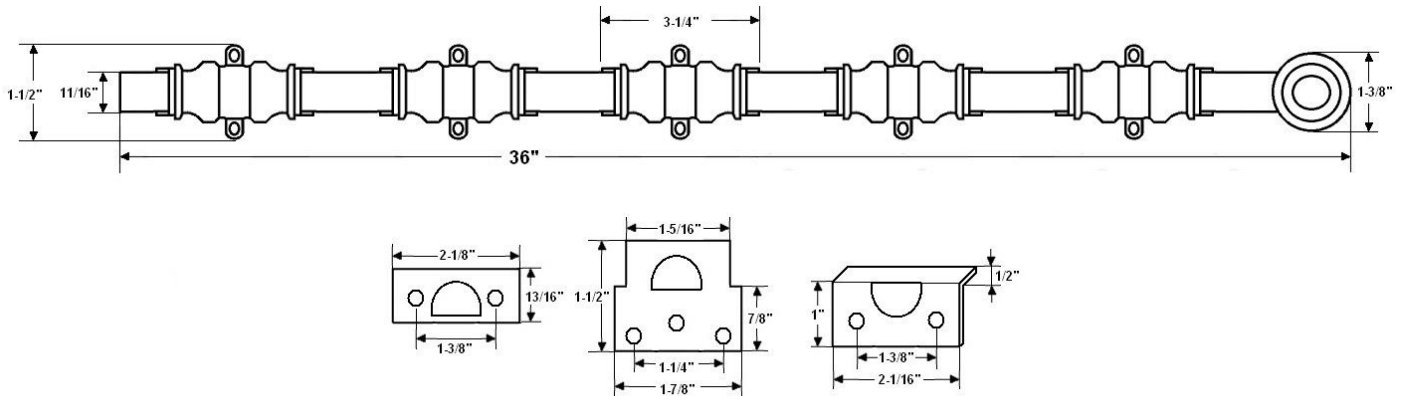

"The Special Finishes Specialist" ©

by St. Simons, Inc.

idhbrass.com

Quality Solid Brass Decorative Hardware & Bath Accessories

Product Data Sheet
Premium Grade Solid Brass
36" Colonial Swirl Knob Ornamental Bolt with 3" Barrel Guide
Item# 11236

Dimensions:

- Knob Diameter: 11/16"
- Guide Height: 3-1/4"
- Guide Width: 1-5/8"
- Overall Projection: 1-5/18" (base to knob)
- Throw: 1-1/8"
- Weight: 57 oz.

*Dimensions are for reference use only.
 For exact dimensions, please measure actual part.*

Product Description & Features:

11236 Solid Brass Heavy Duty 36" Colonial Swirl Knob Ornamental Surface Bolt with 3" Barrel Guide

- 3 Strikes: Mortise, Angle and Universal

Catalog Section: B

36" Colonial Swirl Knob Ornamental Bolt with 3" Barrel Guide