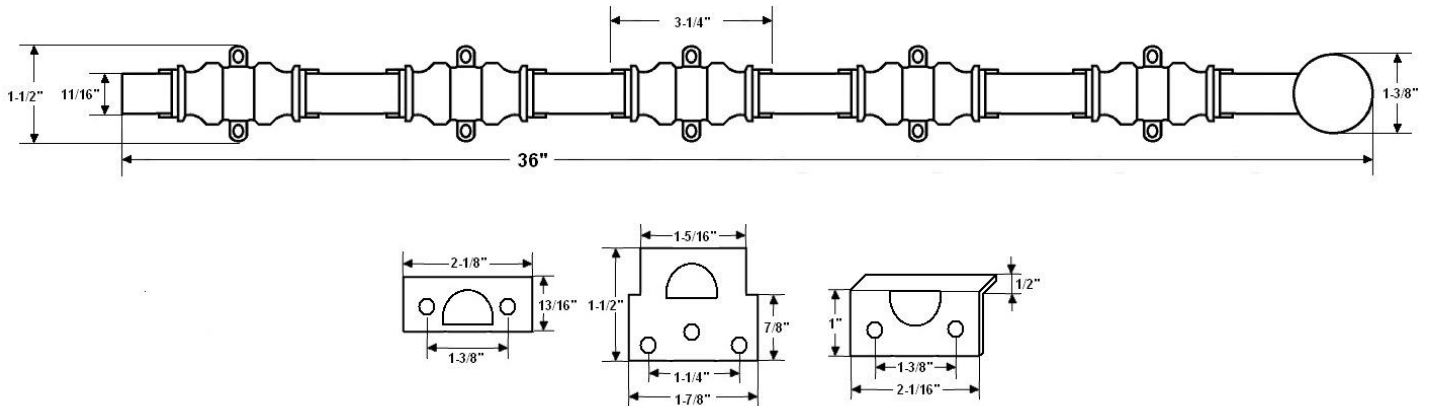

"The Special Finishes Specialist" ©

by St. Simons, Inc.

idhbrass.com

Quality Solid Brass Decorative Hardware & Bath Accessories

Product Data Sheet
Premium Grade Solid Brass
36" Round Knob Ornamental Bolt with 3" Barrel Guide
Item# 11232

Dimensions:

- Knob Diameter: 11/16"
- Guide Height: 3-1/4"
- Guide Width: 1-5/8"
- Overall Projection: 1-5/18" (base to knob)
- Throw: 1-1/8"
- Weight: 57 oz.

Dimensions are for reference use only.

For exact dimensions, please measure actual part.

Product Description & Features:

11232 Solid Brass Heavy Duty 36" Round Knob Ornamental Surface Bolt with 3" Barrel Guide

- 3 Strikes: Mortise, Angle and Universal

Catalog Section: B

**36" Round Knob Ornamental Bolt
with 3" Barrel Guide**