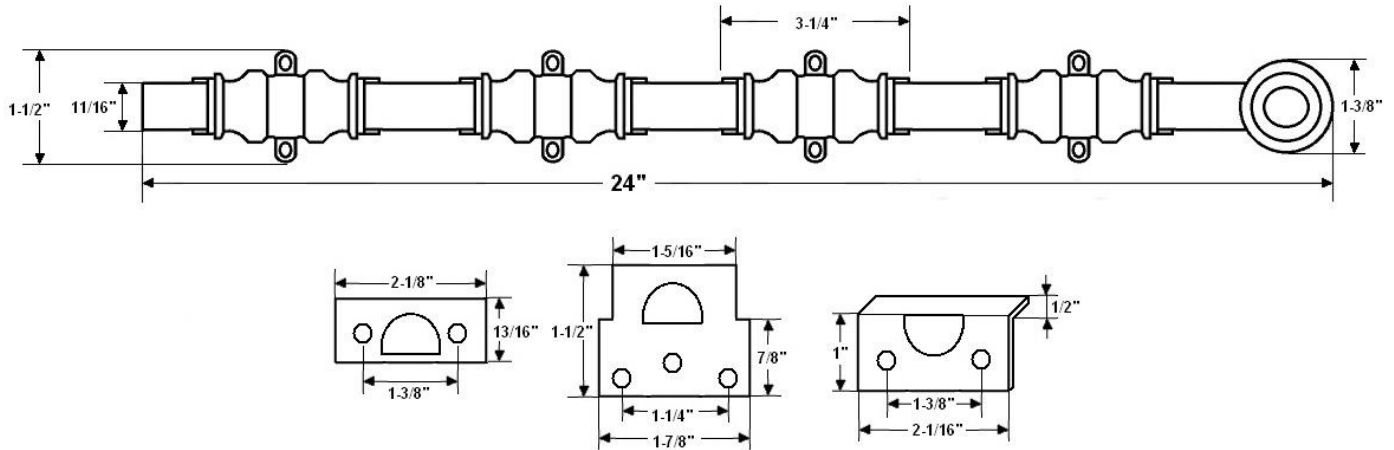

"The Special Finishes Specialist" ©

by St. Simons, Inc.

idhbrass.com

Quality Solid Brass Decorative Hardware & Bath Accessories

Product Data Sheet
Premium Grade Solid Brass
24" Colonial Swirl Knob Ornamental Bolt with 3" Barrel Guide
Item# 11228

Dimensions:

- Knob Diameter: 11/16"
- Guide Height: 3-1/4"
- Guide Width: 1-5/8"
- Overall Projection: 1-5/18" (base to knob)
- Throw: 1-1/8"
- Weight: 41 oz.

*Dimensions are for reference use only.
 For exact dimensions, please measure actual part.*

Product Description & Features:

11228 Solid Brass Heavy Duty 24" Colonial Swirl Knob Ornamental Surface Bolt with 3" Barrel Guide

- 3 Strikes: Mortise, Angle and Universal

Catalog Section: B

24" Colonial Swirl Knob Ornamental Bolt
with 3" Barrel Guide