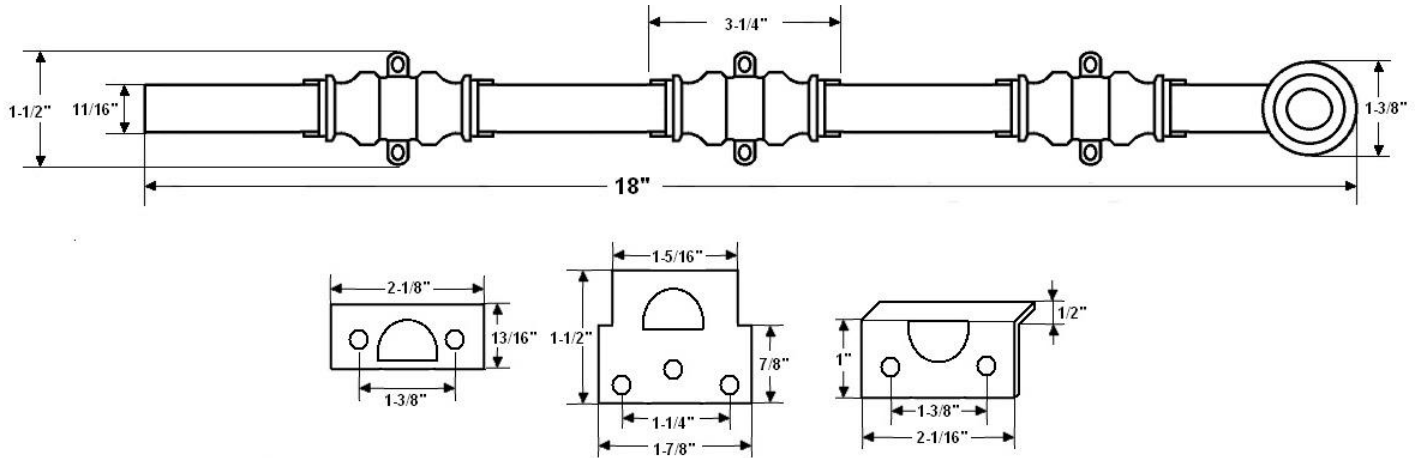

"The Special Finishes Specialist" ©

by St. Simons, Inc.

idhbrass.com

Quality Solid Brass Decorative Hardware & Bath Accessories

Product Data Sheet
 Premium Grade Solid Brass
18" Colonial Swirl Knob Ornamental Bolt with 3" Barrel Guide
 Item# 11220

Dimensions:

- Knob Diameter: 11/16"
- Guide Height: 3-1/4"
- Guide Width: 1-5/8"
- Overall Projection: 1-5/18" (base to knob)
- Throw: 1-1/8"
- Weight: 33 oz.

*Dimensions are for reference use only.
For exact dimensions, please measure actual part.*

Product Description & Features:

11220 Solid Brass Heavy Duty 18" Colonial Swirl Knob Ornamental Surface Bolt with 3" Barrel Guide

- 3 Strikes: Mortise, Angle and Universal

Catalog Section: B

18" Colonial Swirl Knob Ornamental Bolt with 3" Barrel Guide