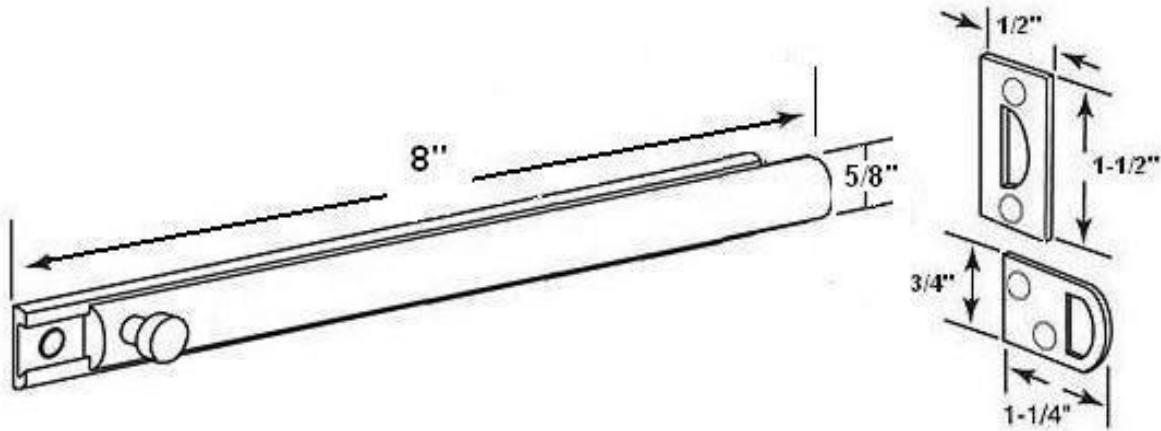

"The Special Finishes Specialist" ©

by St. Simons, Inc.

idhbrass.com

Quality Solid Brass Decorative Hardware & Bath Accessories

Product Data Sheet
Premium Grade Solid Brass
8" Surface Bolt
Item# 11066

Dimensions:

- Width: 5/8"
- Throw: 1"
- Projection: 3/4" (Base to top of knob)
- Weight: 6-1/2 oz.

*Dimensions are for reference use only.
For exact dimensions, please measure actual part.*

Product Description & Features:

11066 Solid Brass 8" Surface Bolt

- **Mortise Strike**
 - Width: 1/2"
 - Height: 1-1/2"
- **Rim Strike**
 - Width: 1-1/4"
 - Height: 3/4"

Catalog Section: B

8" Surface Bolt

Item# 11066

Date: Rev 03/13