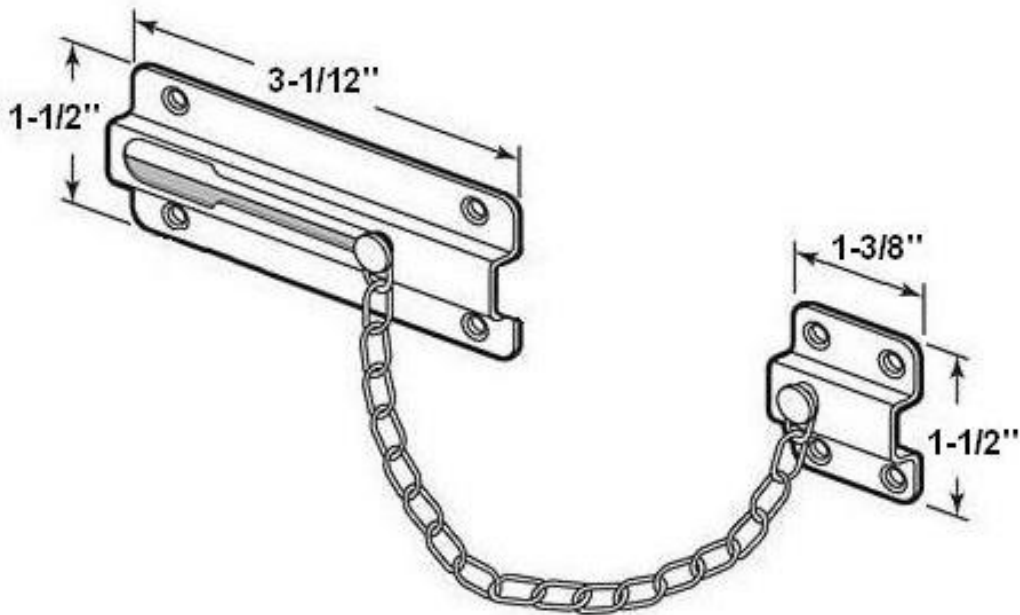

"The Special Finishes Specialist" ©

by St. Simons, Inc.

idhbrass.com

Quality Solid Brass Decorative Hardware & Bath Accessories

Product Data Sheet
Premium Grade Solid Brass
Chain Bolt Guard
Item# 11049

Dimensions:

- Base: 3-1/2" x 1-1/2"
- Keeper: 1-3/8" x 1-1/2"
- Weight: 6-1/2 oz.

*Dimensions are for reference use only.
For exact dimensions, please measure actual part.*

Product Description & Features:

11049 Solid Brass Chain Bolt Guard

Catalog Section: B

Chain Bolt Guard

Item# 11049

Date: Rev 03/13