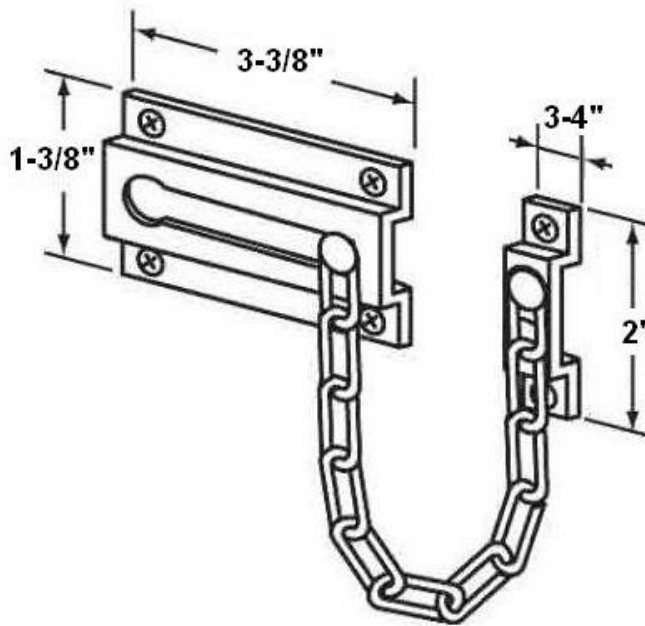

"The Special Finishes Specialist" ©

by St. Simons, Inc.

idhbrass.com

Quality Solid Brass Decorative Hardware & Bath Accessories

Product Data Sheet
Premium Grade Solid Brass
Chain Door Guard
Item# 11048

Dimensions:

- Base: 3-3/8" x 1-3/8"
- Keeper: 2" x 3/4"
- Chain Length: 6"
- Weight: 5 oz.

*Dimensions are for reference use only.
For exact dimensions, please measure actual part.*

Product Description & Features:
11048 Solid Brass Chain Door Guard

Catalog Section: B

Chain Door Guard

Item# 11048

Date: Rev 03/13