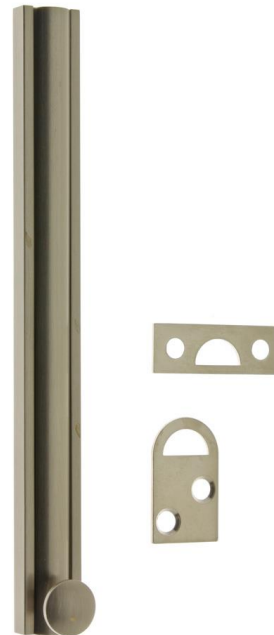

"The Special Finishes Specialist" ©

by St. Simons, Inc.

idhbrass.com

Quality Solid Brass Decorative Hardware & Bath Accessories

Product Data Sheet  
Premium Grade Solid Brass  
**6" Surface Bolt**  
Item# 11046

**Dimensions:**

- Width: 5/8"
- Throw: 1"
- Projection: 3/4" (base to top of knob)
- Weight: 5 oz.

*Dimensions are for reference use only.  
For exact dimensions, please measure actual part.*

**Product Description & Features:**

11046 Solid Brass 6" Surface Bolt

- **Mortise Strike**
  - Width: 1/2"
  - Height: 1-1/2"
- **Rim Strike**
  - Width: 1-1/4"
  - Height: 3/4"

**Catalog Section: B**

**6" Surface Bolt**

Item# 11046

Date: Rev 03/13