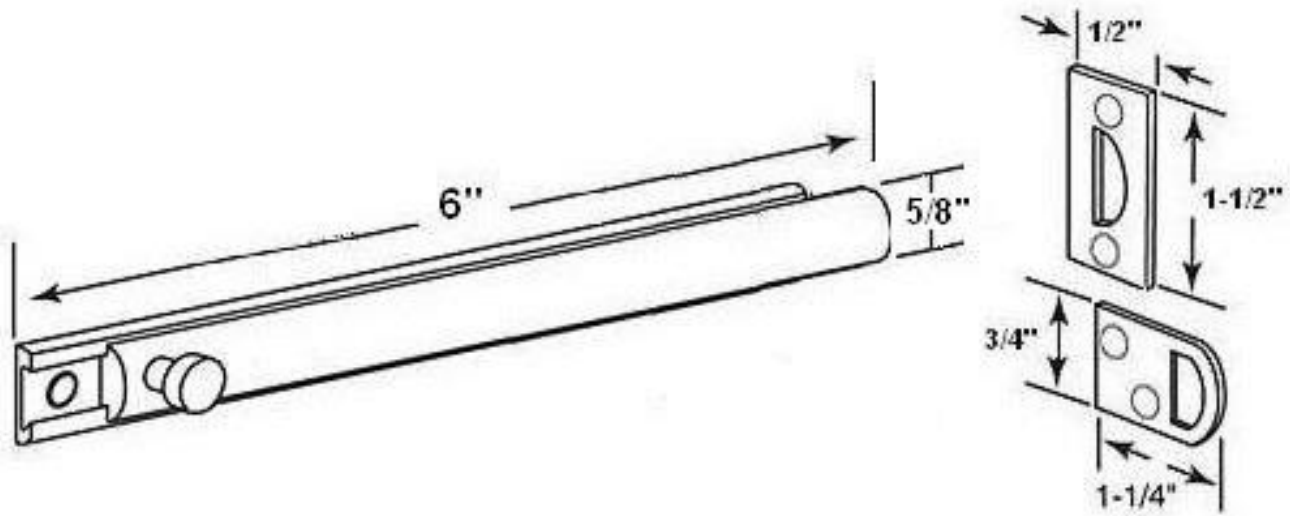

"The Special Finishes Specialist" ©

by St. Simons, Inc.

idhbrass.com

Quality Solid Brass Decorative Hardware & Bath Accessories

Product Data Sheet  
Premium Grade Solid Brass  
**6" Surface Bolt**  
Item# 11046

**Dimensions:**

- Width: 5/8"
- Throw: 1"
- Projection: 3/4" (base to top of knob)
- Weight: 5 oz.

*Dimensions are for reference use only.  
For exact dimensions, please measure actual part.*

**Product Description & Features:**

11046 Solid Brass 6" Surface Bolt

- **Mortise Strike**
  - Width: 1/2"
  - Height: 1-1/2"
- **Rim Strike**
  - Width: 1-1/4"
  - Height: 3/4"

**Catalog Section: B**

**6" Surface Bolt**

Item# 11046

Date: Rev 03/13