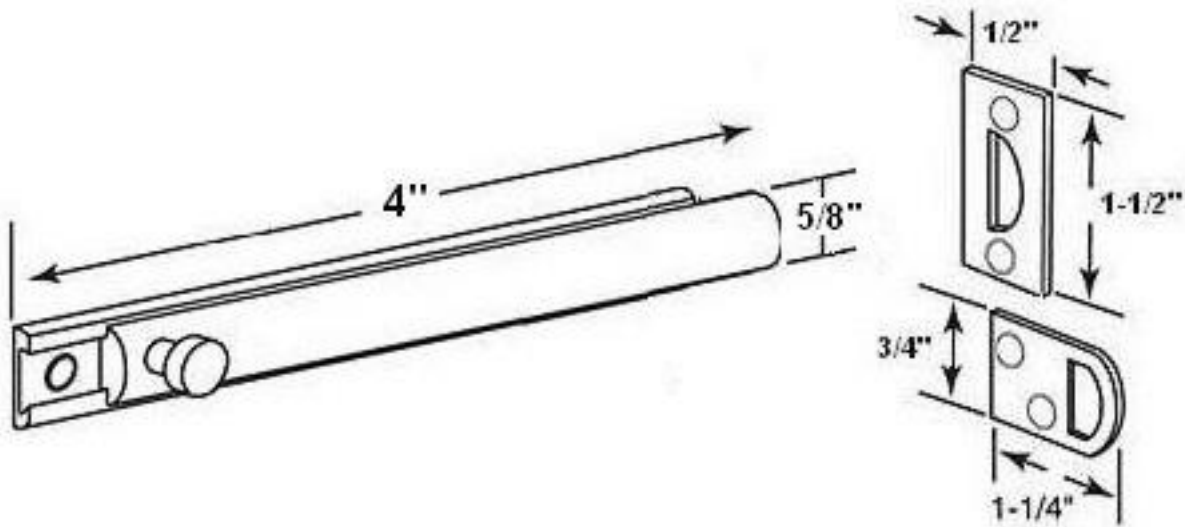

"The Special Finishes Specialist" ©

by St. Simons, Inc.

idhbrass.com

Quality Solid Brass Decorative Hardware & Bath Accessories

Product Data Sheet
Premium Grade Solid Brass
4" Surface Bolt
Item# 11044

Dimensions:

- Width: 5/8"
- Throw: 1"
- Projection: 3/4" (Base to top of knob)
- Weight: 3-1/2 oz.

*Dimensions are for reference use only.
For exact dimensions, please measure actual part.*

Product Description & Features:

11044 Solid Brass 4" Surface Bolt

- **Mortise Strike**
 - Width: 1/2"
 - Height: 1-1/2"
- **Rim Strike**
 - Width: 1-1/4"
 - Height: 3/4"

Catalog Section: B

4" Surface Bolt

Item# 11044

Date: Rev 03/13