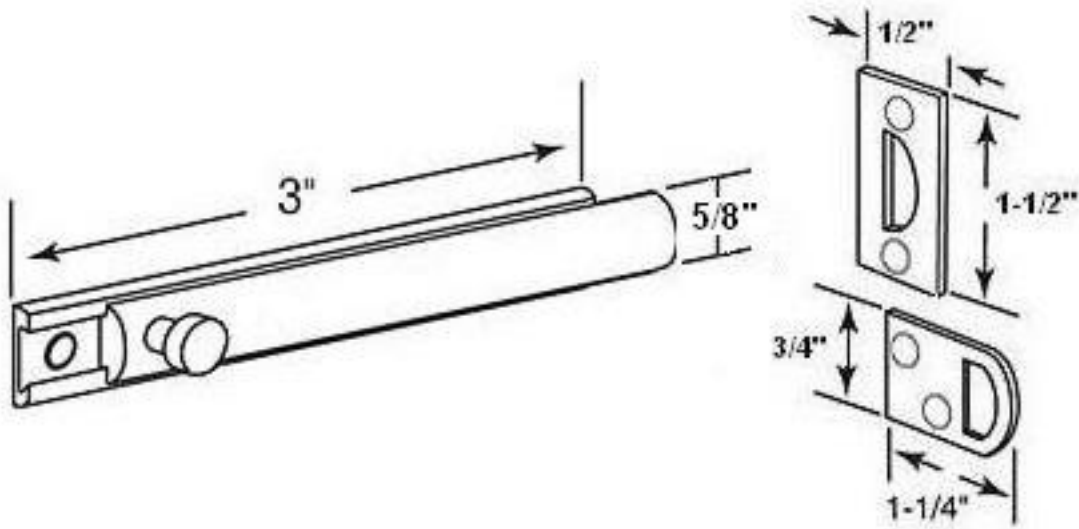

"The Special Finishes Specialist" ©

by St. Simons, Inc.

idhbrass.com

Quality Solid Brass Decorative Hardware & Bath Accessories

Product Data Sheet
Premium Grade Solid Brass
3" Surface Bolt
Item# 11043

Dimensions:

- Width: 5/8"
- Throw: 7/16"
- Projection: 3/4" (base to top of knob)
- Weight: 3 oz.

*Dimensions are for reference use only.
For exact dimensions, please measure actual part.*

Product Description & Features:

11043 Solid Brass 3" Surface Bolt

- **Mortise Strike**
 - Width: 1/2"
 - Height: 1-1/2"
- **Rim Strike**
 - Width: 1-1/4"
 - Height: 3/4"

Catalog Section: B

3" Surface Bolt

Item# 11043

Date: Rev 03/13