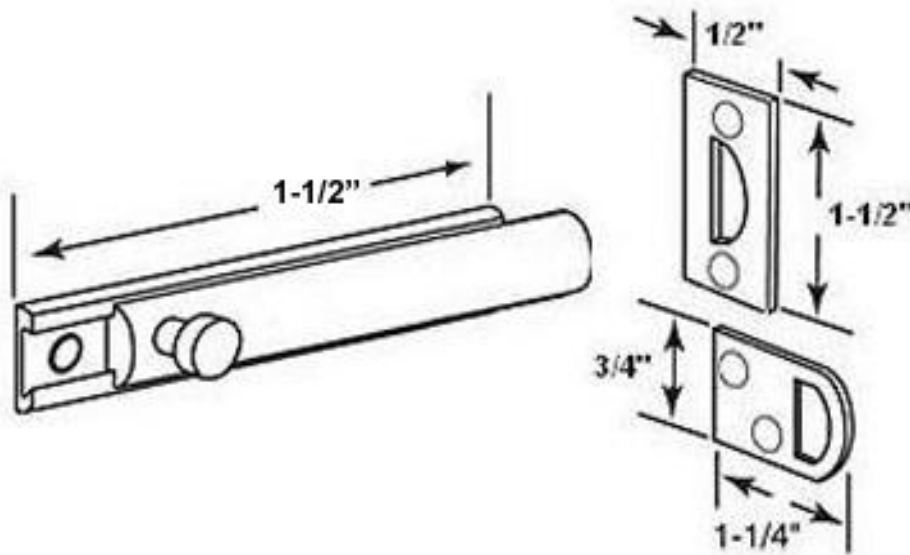

"The Special Finishes Specialist" ©

by St. Simons, Inc.

idhbrass.com

Quality Solid Brass Decorative Hardware & Bath Accessories

Product Data Sheet  
Premium Grade Solid Brass  
1-1/2" Surface Bolt  
Item# 11041

**Dimensions:**

- Width: 5/8"
- Throw: 3/8"
- Projection: 3/4" (base to top of knob)
- Weight: 2 oz.

*Dimensions are for reference use only.  
For exact dimensions, please measure actual part.*

**Product Description & Features:**

11041 1-1/2" Solid Brass Surface Bolt

- **Mortise Strike**
  - Width: 1/2"
  - Height: 1-1/2"
- **Rim Strike**
  - Width: 1-1/4"
  - Height: 3/4"

**Catalog Section: B**

**1-1/2" Surface Bolt**

Item# 11041