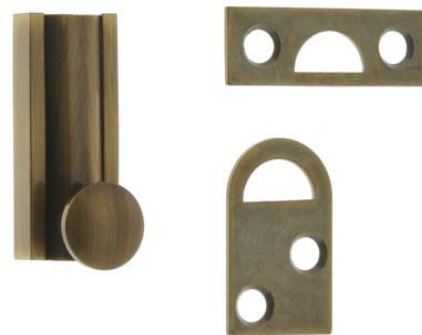

"The Special Finishes Specialist" ©

by St. Simons, Inc.

idhbrass.com

Quality Solid Brass Decorative Hardware & Bath Accessories

Product Data Sheet  
Premium Grade Solid Brass  
1-1/2" Surface Bolt  
Item# 11041

**Dimensions:**

- Width: 5/8"
- Throw: 3/8"
- Projection: 3/4" (base to top of knob)
- Weight: 2 oz.

*Dimensions are for reference use only.  
For exact dimensions, please measure actual part.*

**Product Description & Features:**

11041 1-1/2" Solid Brass Surface Bolt

- **Mortise Strike**
  - Width: 1/2"
  - Height: 1-1/2"
- **Rim Strike**
  - Width: 1-1/4"
  - Height: 3/4"

**Catalog Section: B**

**1-1/2" Surface Bolt**

Item# 11041