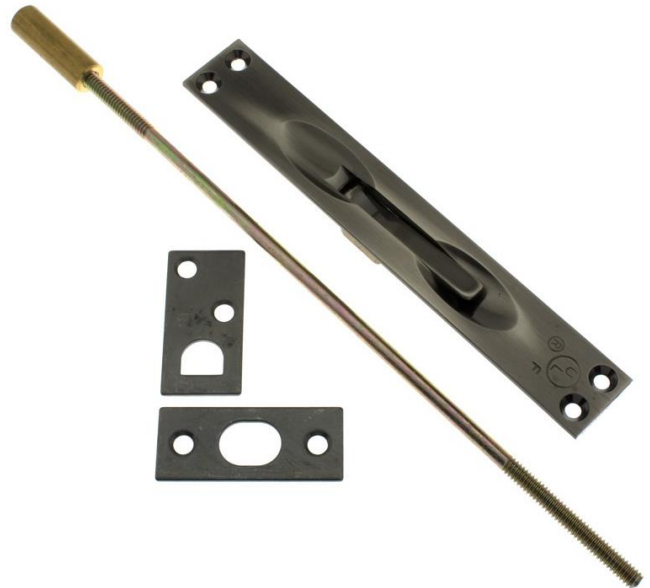

### Product Data Sheet Premium Grade Solid Brass Extension Flush Bolt Item# 11020

#### Dimensions:

- Face: 1" x 6-3/4"
- Rod Length: 11-3/4" with Brass Plunger
- Throw: 1"
- Weight: 12 oz.

*Dimensions are for reference use only.  
For exact dimensions, please measure actual part.*

#### Product Description & Features:

11020 Solid Brass Extension Flush Bolt

- **Two Strikes**
  - 2" x 1"
  - 2-1/4" x 1"

**Catalog Section: A**

**Extension Flush Bolt**

Item# 11020

Date: Rev 03/13