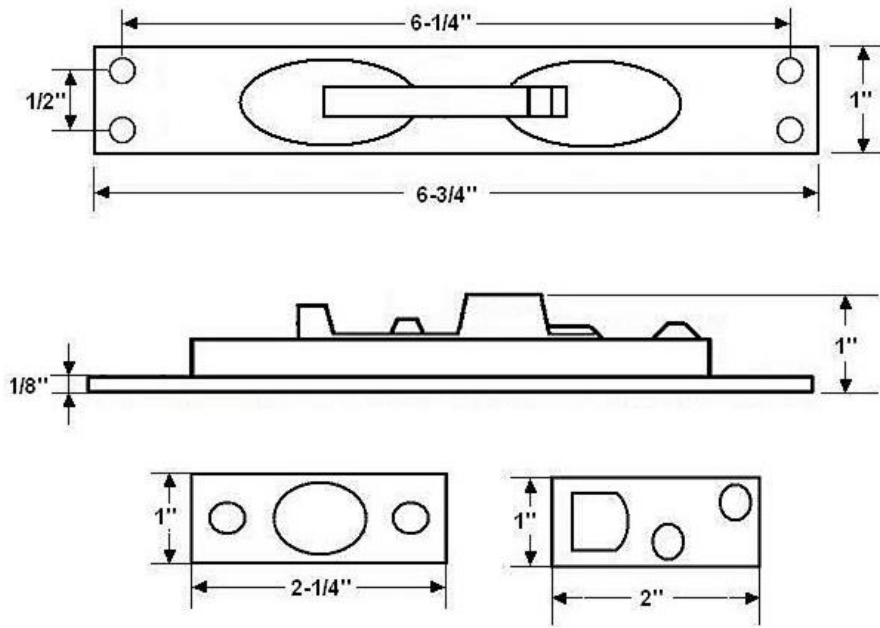

### Product Data Sheet Premium Grade Solid Brass Extension Flush Bolt Item# 11020

#### Dimensions:

- Face: 1" x 6-3/4"
- Rod Length: 11-3/4" with Brass Plunger
- Throw: 1"
- Weight: 12 oz.

*Dimensions are for reference use only.  
For exact dimensions, please measure actual part.*

#### Product Description & Features:

11020 Solid Brass Extension Flush Bolt

- **Two Strikes**
  - 2" x 1"
  - 2-1/4" x 1"

**Catalog Section: A**

**Extension Flush Bolt**

Item# 11020

Date: Rev 03/13