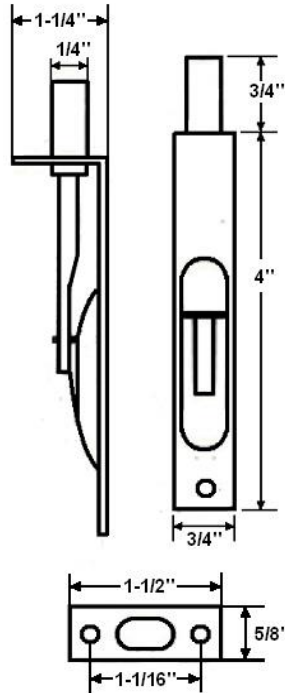

"The Special Finishes Specialist" ©

by St. Simons, Inc.

idhbrass.com

Quality Solid Brass Decorative Hardware & Bath Accessories

Product Data Sheet
Premium Grade Solid Brass
4" Flush Bolt with Square End
Item# 11014

Dimensions:

- Face: 3/4" x 4"
- Throw: 3/4"
- Bolt Diameter: 1/4"
- Weight: 3 oz.

*Dimensions are for reference use only.
For exact dimensions, please measure actual part.*

Product Description & Features:

11014 Solid Brass 4" Flush Bolt with Square End

- **Strike:** 5/8" x 1-1/2"

Catalog Section: A

4" Flush Bolt with Square End

Item# 11014

Date: Rev 03/13