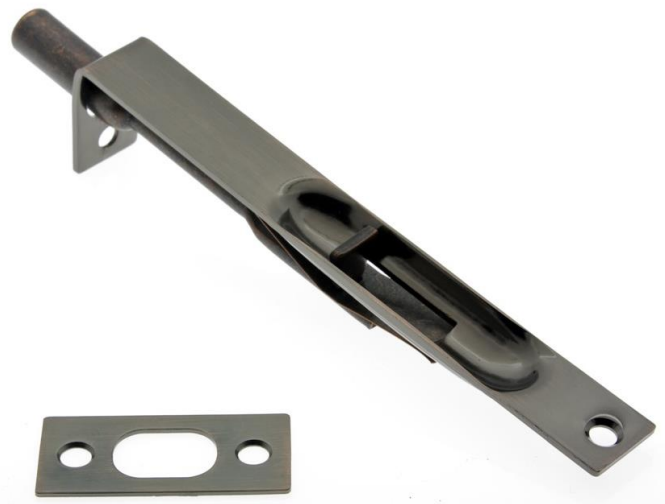

"The Special Finishes Specialist" ©

by St. Simons, Inc.

idhbrass.com

Quality Solid Brass Decorative Hardware & Bath Accessories

Product Data Sheet  
Premium Grade Solid Brass  
**6" Flush Bolt with Square End**  
Item# 11010

**Dimensions:**

- Face: 3/4" x 6"
- Throw: 1"
- Bolt Diameter: 1/2"
- Weight: 4-3/8 oz.

*Dimensions are for reference use only.  
For exact dimensions, please measure actual part.*

**Product Description & Features:**

11010 Solid Brass 6" Flush Bolt with Square End

- **Strike:** 7/8" x 1-3/4"

**Catalog Section: A**

**6" Flush Bolt with Square End**

**Item# 11010**

**Date: Rev 03/13**