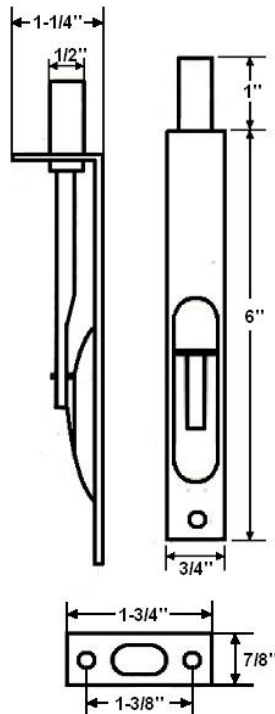

"The Special Finishes Specialist" ©

by St. Simons, Inc.

idhbrass.com

Quality Solid Brass Decorative Hardware & Bath Accessories

Product Data Sheet  
Premium Grade Solid Brass  
**6" Flush Bolt with Square End**  
Item# 11010

**Dimensions:**

- Face: 3/4" x 6"
- Throw: 1"
- Bolt Diameter: 1/2"
- Weight: 4-3/8 oz.

*Dimensions are for reference use only.  
For exact dimensions, please measure actual part.*

**Product Description & Features:**

11010 Solid Brass 6" Flush Bolt with Square End

- **Strike:** 7/8" x 1-3/4"

**Catalog Section: A**

**6" Flush Bolt with Square End**

**Item# 11010**

**Date: Rev 03/13**