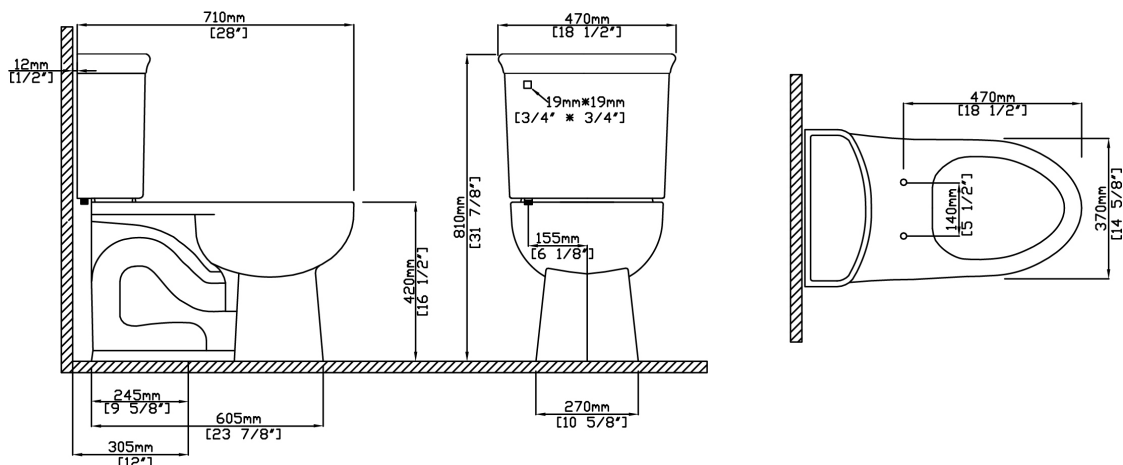

#### Product Features

- Vitreous china two-piece toilet
- Chair-height (16-1/2"), compact-elongated bowl
- MicroGlaze™ anti-microbial, stain-resistant glaze
- 12" (305mm) rough-in

#### EcoQUATTRO™ Flushing System

- High-performance, gravity flush
- 1.28 gallons (4.8 liters) per flush - High-efficiency toilet (HET)
- Fully glazed, 2-1/8" internal trapway
- Oversized 3" flush valve
- Large 9" x 7" water surface area and optimized rim jets, for an exceptionally clean bowl

#### Dimensional Diagram

**IMPORTANT:** Dimensions are nominal and may vary within the range of tolerance per NSI Standard A112.19.2. These measurements are subject to change. No responsibility is assumed for use of superseded or voided pages.