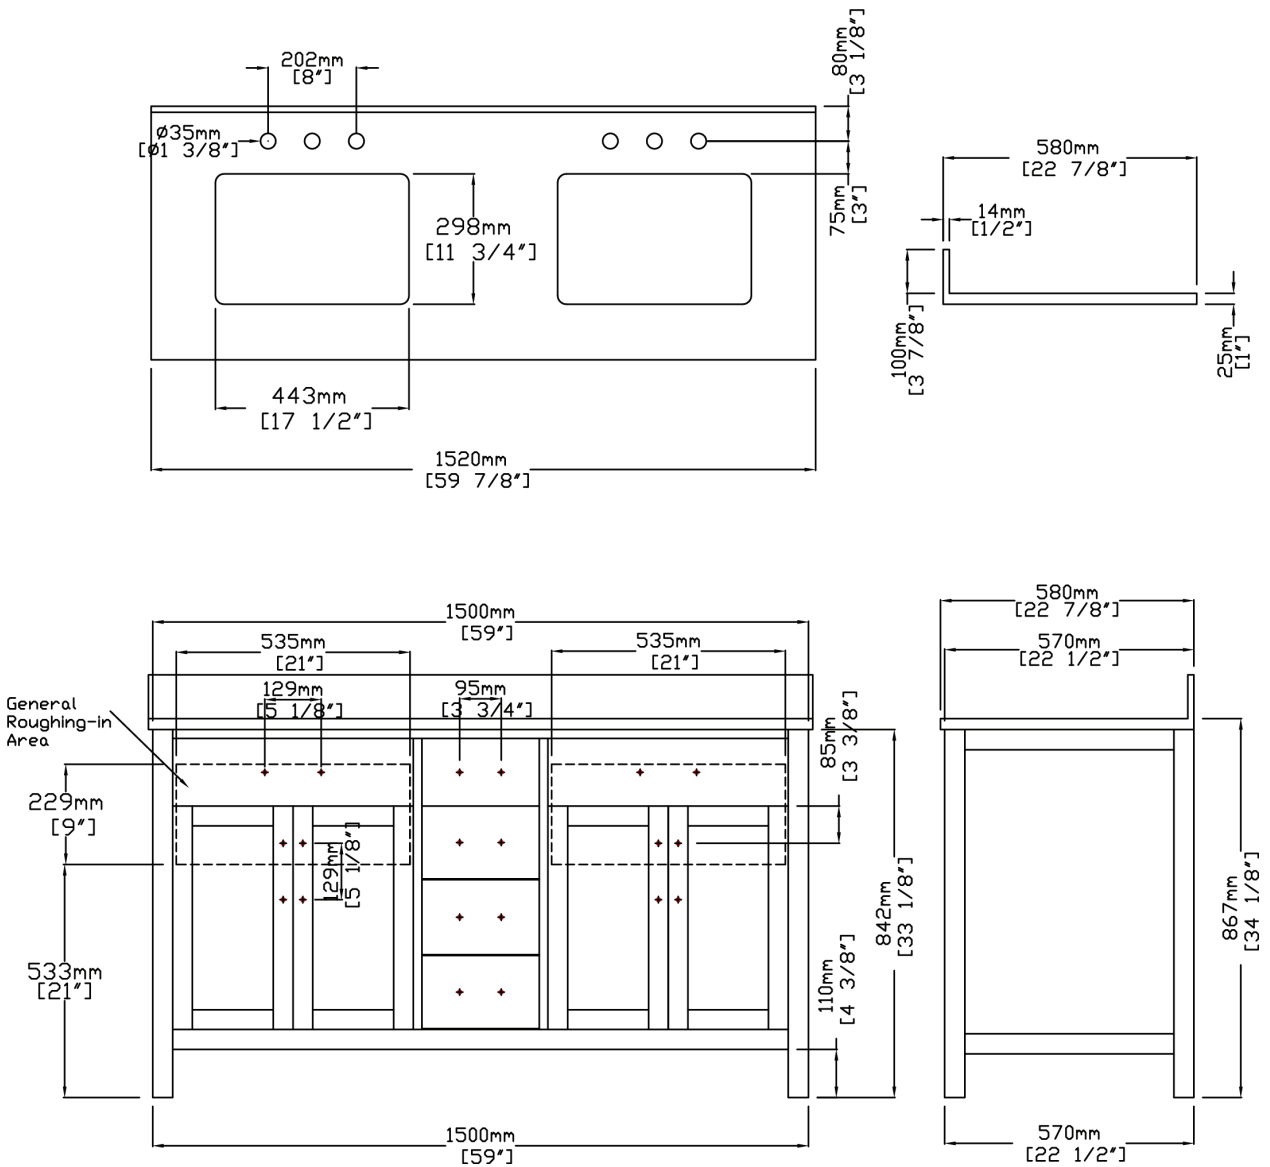

PRODUCT SPECIFICATIONS

Dimensional Diagram(s)

Wood is a beautiful natural material. The figuring (grain) of each piece is unique to every vanity produced. Every vanity will contain a different figure, birdseye knots and heartwood streaks. These are not considered defects, but natural unique character. There will also be a natural aging of every wood species over time which changes the overall color of the vanity. In most instances, this will be a darkening of dark woods and a yellowing of light woods. Direct sunlight will hasten this effect. Given this natural beauty, no two vanities will exactly match in figure or color (if stained or clear-coated). Samples may differ.

Stone products will have naturally occurring characteristics such as variation in grain, color, and mineral streaks. Due to this natural beauty, new and/or replacement pieces may not match display samples and/or existing pieces.