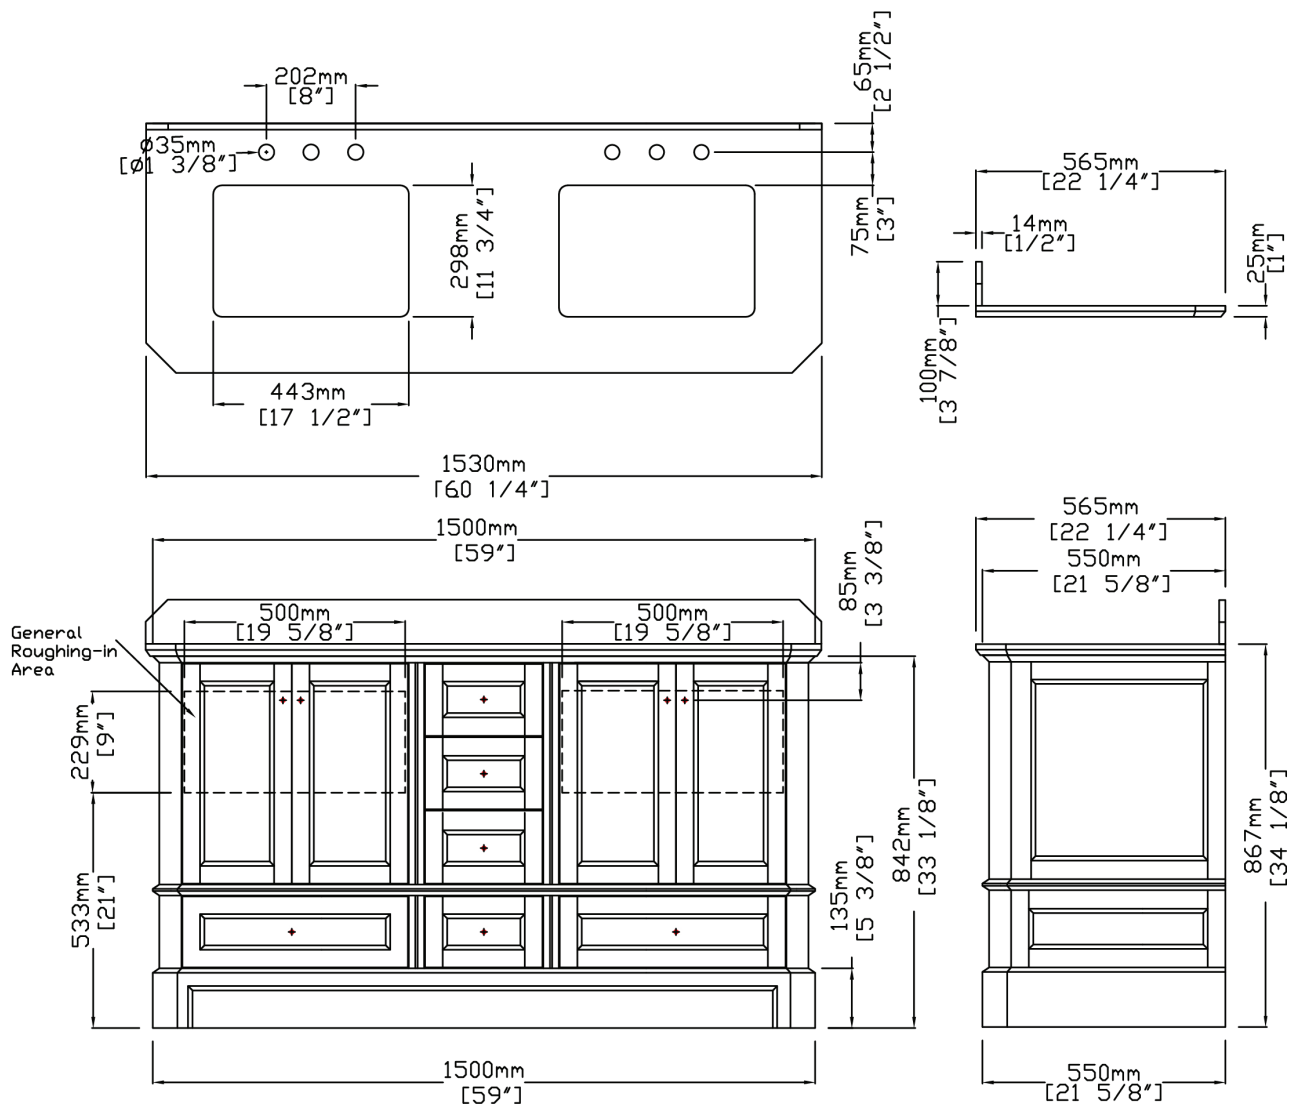

PRODUCT SPECIFICATIONS

Dimensional Diagram(s)

Wood is a beautiful natural material. The figuring (grain) of each piece is unique to every vanity produced. Every vanity will contain a different figure, birdseye knots and heartwood streaks. These are not considered defects, but natural unique character. There will also be a natural aging of every wood species over time which changes the overall color of the vanity. In most instances, this will be a darkening of dark woods and a yellowing of light woods. Direct sunlight will hasten this effect. Given this natural beauty, no two vanities will exactly match in figure or color (if stained or clear-coated). Samples may differ.

Stone products will have naturally occurring characteristics such as variation in grain, color, and mineral streaks. Due to this natural beauty, new and/or replacement pieces may not match display samples and/or existing pieces.