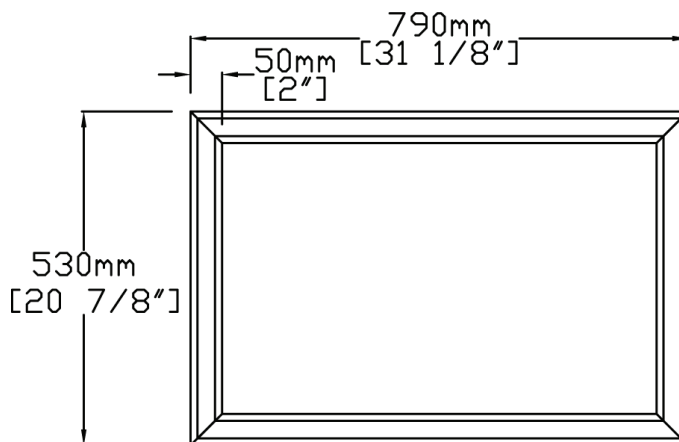

PRODUCT SPECIFICATIONS

Dimensional Diagram(s)

Wood is a beautiful natural material. The figuring (grain) of each piece is unique to every mirror produced. Every mirror will contain a different figure, birdseye knots and heartwood streaks. These are not considered defects, but natural unique character. There will also be a natural aging of every wood species over time which changes the overall color of the mirror. In most instances, this will be a darkening of dark woods and a yellowing of light woods. Direct sunlight will hasten this effect. Given this natural beauty, no two mirrors will exactly match in figure or color (if stained or clear-coated). Samples may differ.