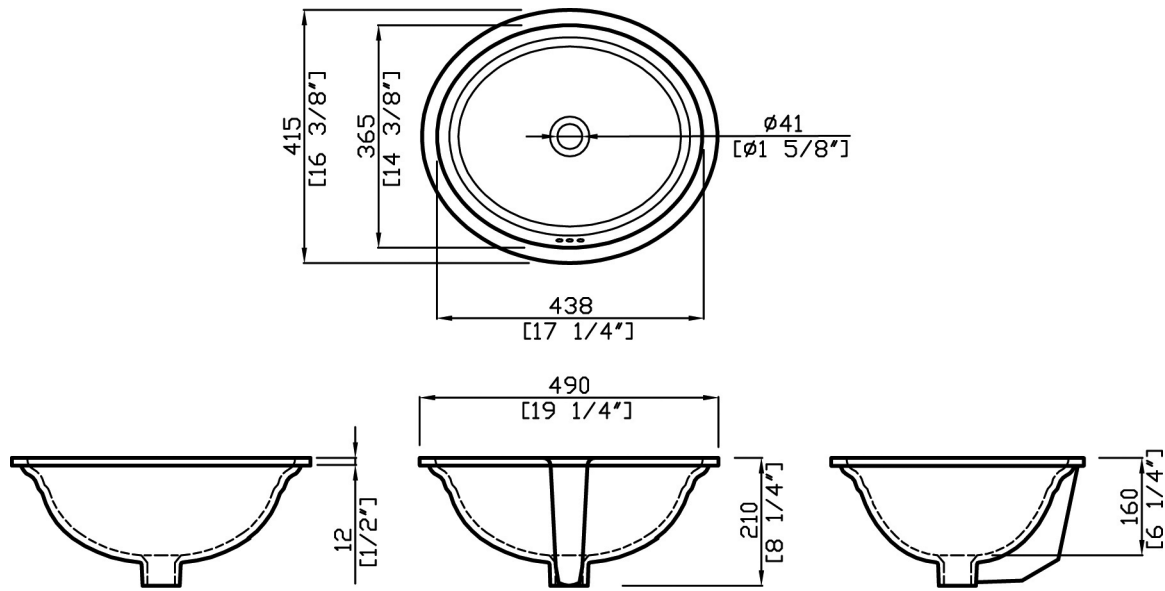

**WILSHIRE**  
**Undermount Lavatory**  
 1510.000

**Product Features**

- Vitreous china
- Undermount sink with overflow
- MicroGlaze™ anti-microbial, stain-resistant glaze
- *Note:* drain parts/overflow ring **not** included

**Nominal Dimensions**

- Inner dimensions: 17-1/4" x 14-3/8"
- Outer dimensions: 19-1/4" x 16-3/8"

**Quality Assurance**

- Limited lifetime product warranty

**Compliance Certifications**

- ASME A112.19.2M
- CSA B45.1

**Glaze Color Options**

 <p><b>White .01</b></p>	 <p><b>Balsa .06</b></p>	
---	---	--

Dimensional Diagram

**IMPORTANT:** Dimensions are nominal and may vary within the range of tolerance per NSI Standard A112.19.2. These measurements are subject to change. No responsibility is assumed for use of superseded or voided pages.

Due to such nominal variations with all ceramic products, vanity countertops to be used with ceramic sinks should only be cut with the actual sink intended for installation, to physically ensure that cut-out dimensions are appropriate. The diagram and dimensions given above are for illustration only, are approximate and not to scale, and are not suitable for use as a cut-out template. No responsibility is assumed for the use or mis-use of these pages for installation purposes.