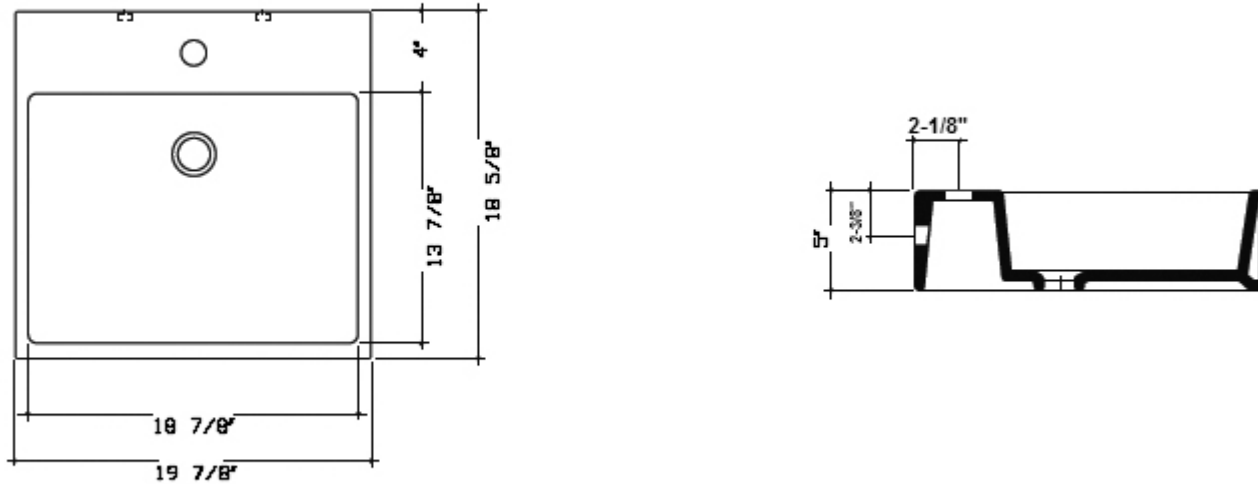

**BOX 50**  
**Vessel Lavatory**  
 1350.001

**Product Features**

- Fine Italian fire-clay
- Vessel sink
- Single faucet hole
- *Note:* faucetry/drain parts **not** included

**Nominal Dimensions**

- Inner dimensions: 18-5/8" x 13-7/8"
- Outer dimensions: 19-7/8" x 18-7/8"

**Quality Assurance**

- Limited lifetime product warranty

**Glaze Color Options**

 <p><b>White .01</b></p>		
---	--	--

Dimensional Diagram

**IMPORTANT:** Dimensions are nominal and may vary within the range of tolerance per NSI Standard A112.19.2. These measurements are subject to change. No responsibility is assumed for use of superseded or voided pages.

Due to such nominal variations with all ceramic products, vanity countertops to be used with ceramic sinks should only be cut with the actual sink intended for installation, to physically ensure that cut-out dimensions are appropriate. The diagram and dimensions given above are for illustration only, are approximate and not to scale, and are not suitable for use as a cut-out template. No responsibility is assumed for the use or mis-use of these pages for installation purposes.