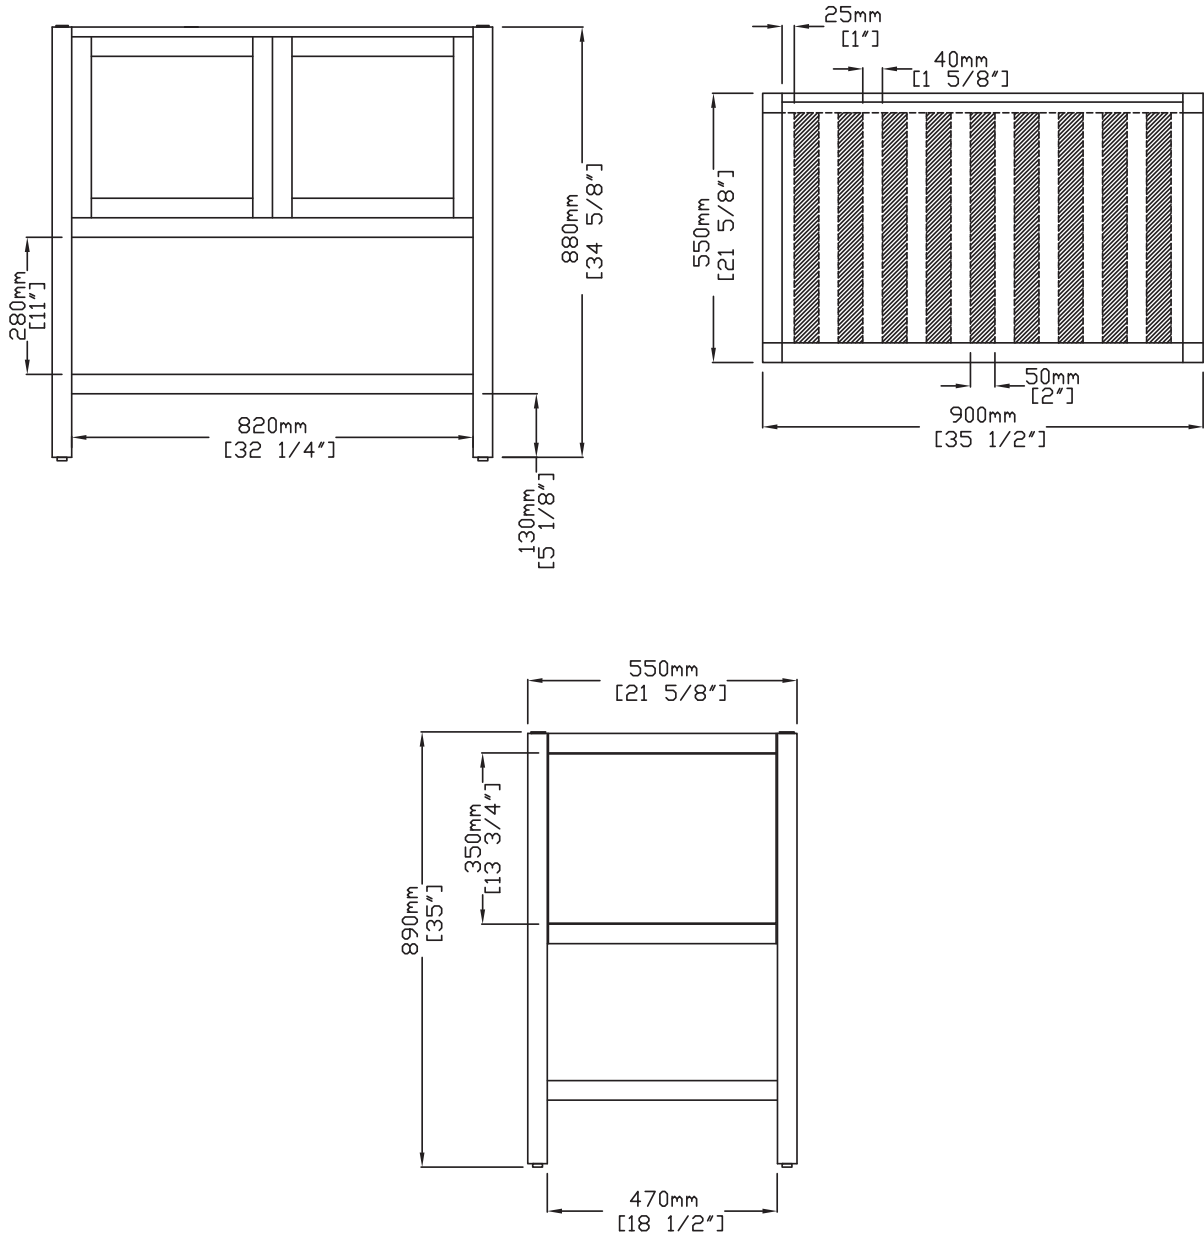

RIOSE
36" Vanity Cabinet
V-6336 Vanity

Cabinet Features

- Furniture-style, Solid hardwood construction (zero MDF, particle board or chipboard)
- Two soft-close doors
- Dovetail drawer joinery
- Matching drawer hardware included

PRODUCT SPECIFICATIONS

Dimensional Diagram(s)

Wood is a beautiful natural material. The figuring (grain) of each piece is unique to every vanity produced. Every vanity will contain a different figure, birdseye knots and heartwood streaks. These are not considered defects, but natural unique character. There will also be a natural aging of every wood species over time which changes the overall color of the vanity. In most instances, this will be a darkening of dark woods and a yellowing of light woods. Direct sunlight will hasten this effect. Given this natural beauty, no two vanities will exactly match in figure or color (if stained or clear-coated). Samples may differ.